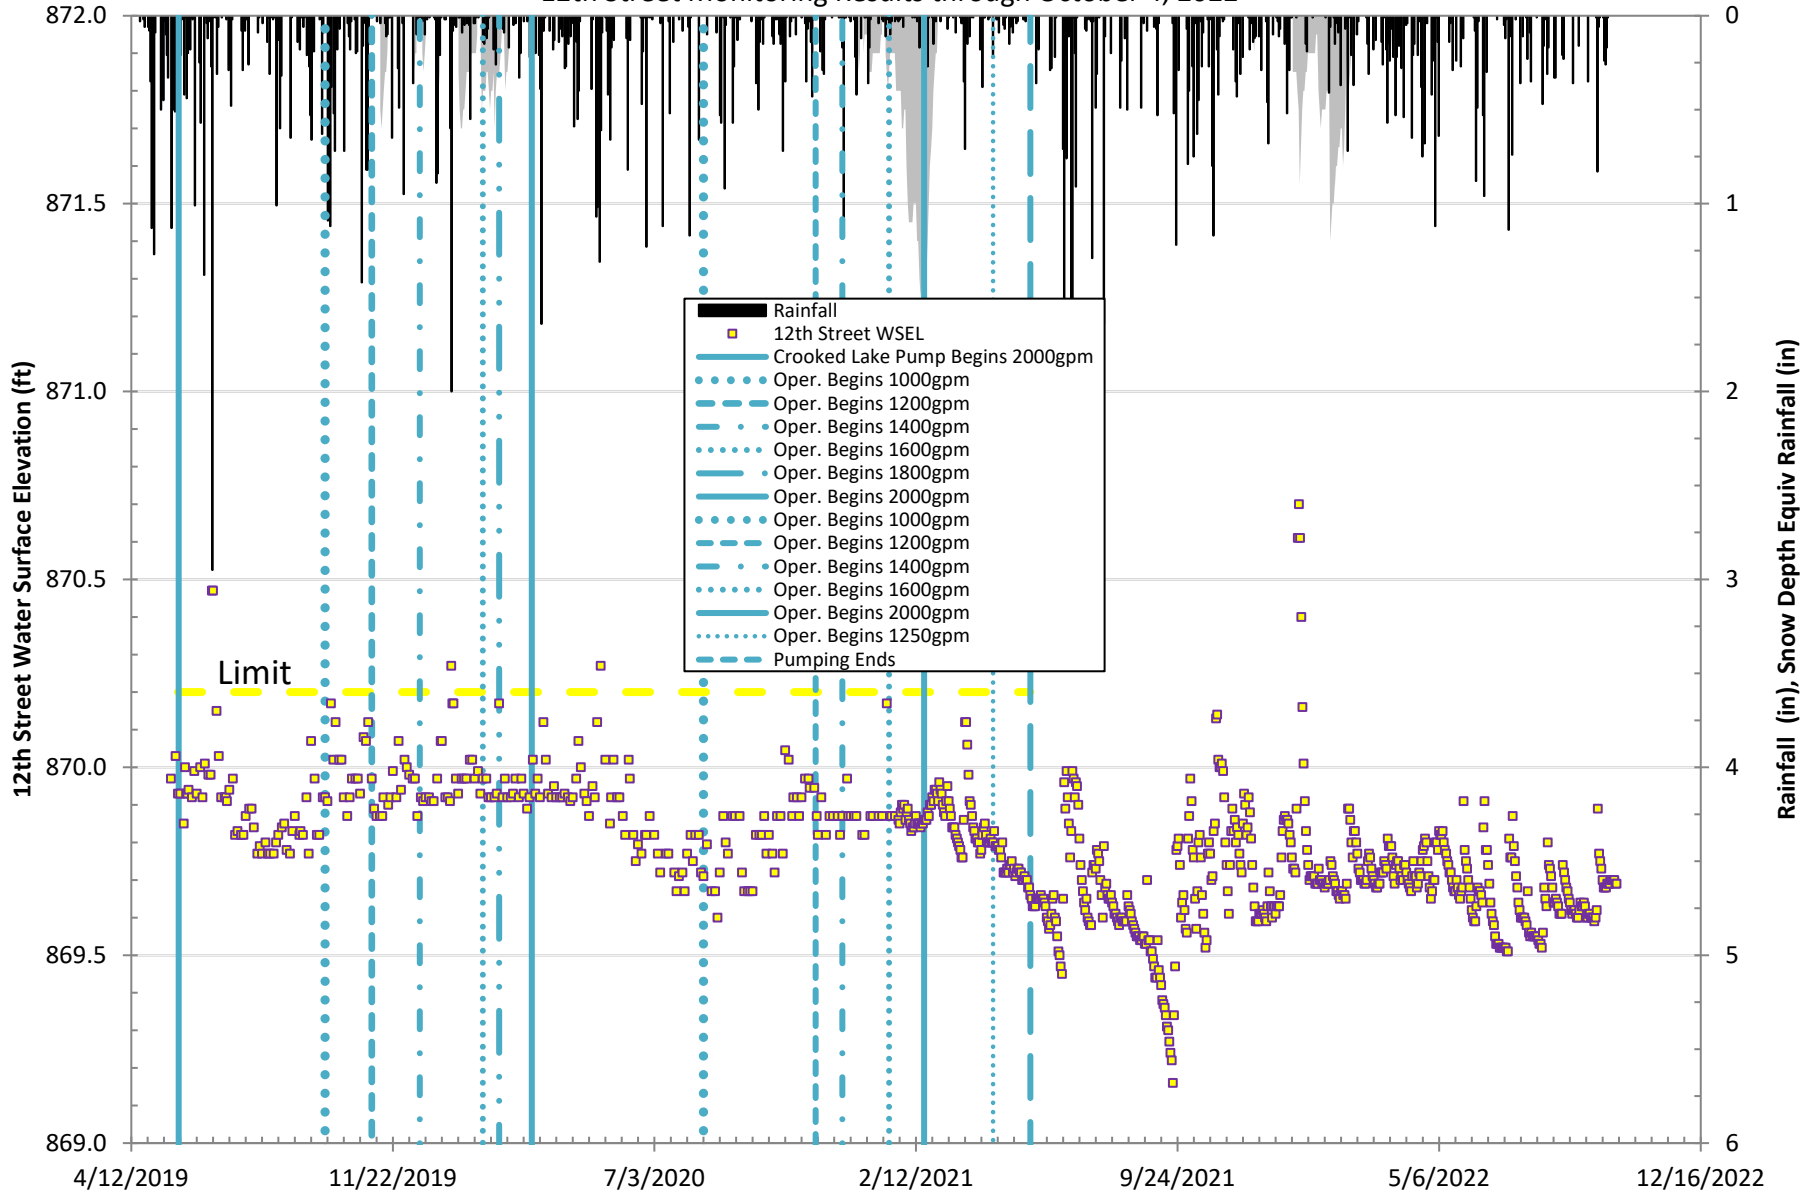

Charter Township of Texas Flood Study
 Figure
 Eagle Lake Monitoring Results through October 4, 2022

Charter Township of Texas Flood Study
 Figure
 Crooked Lake Monitoring Results through October 4, 2022

Charter Township of Texas Flood Study

Figure

Bass Lake Monitoring Results through October 4, 2022

Charter Township of Texas Flood Study

Figure

Pine Island Lake Monitoring Results through October 4, 2022

Charter Township of Texas Flood Study

Figure

Duck Lake Monitoring Results through October 4, 2022

Charter Township of Texas Flood Study
 Figure
 Pretty Lake Monitoring Results through October 4, 2022

Charter Township of Texas Flood Study
 Figure
 8th Street Monitoring Results through October 4, 2022

Charter Township of Texas Flood Study

Figure

12th Street Monitoring Results through October 4, 2022

Charter Township of Texas Flood Study
 Figure
 Al Sabo Monitoring Results through October 4, 2022

Charter Township of Texas Flood Study