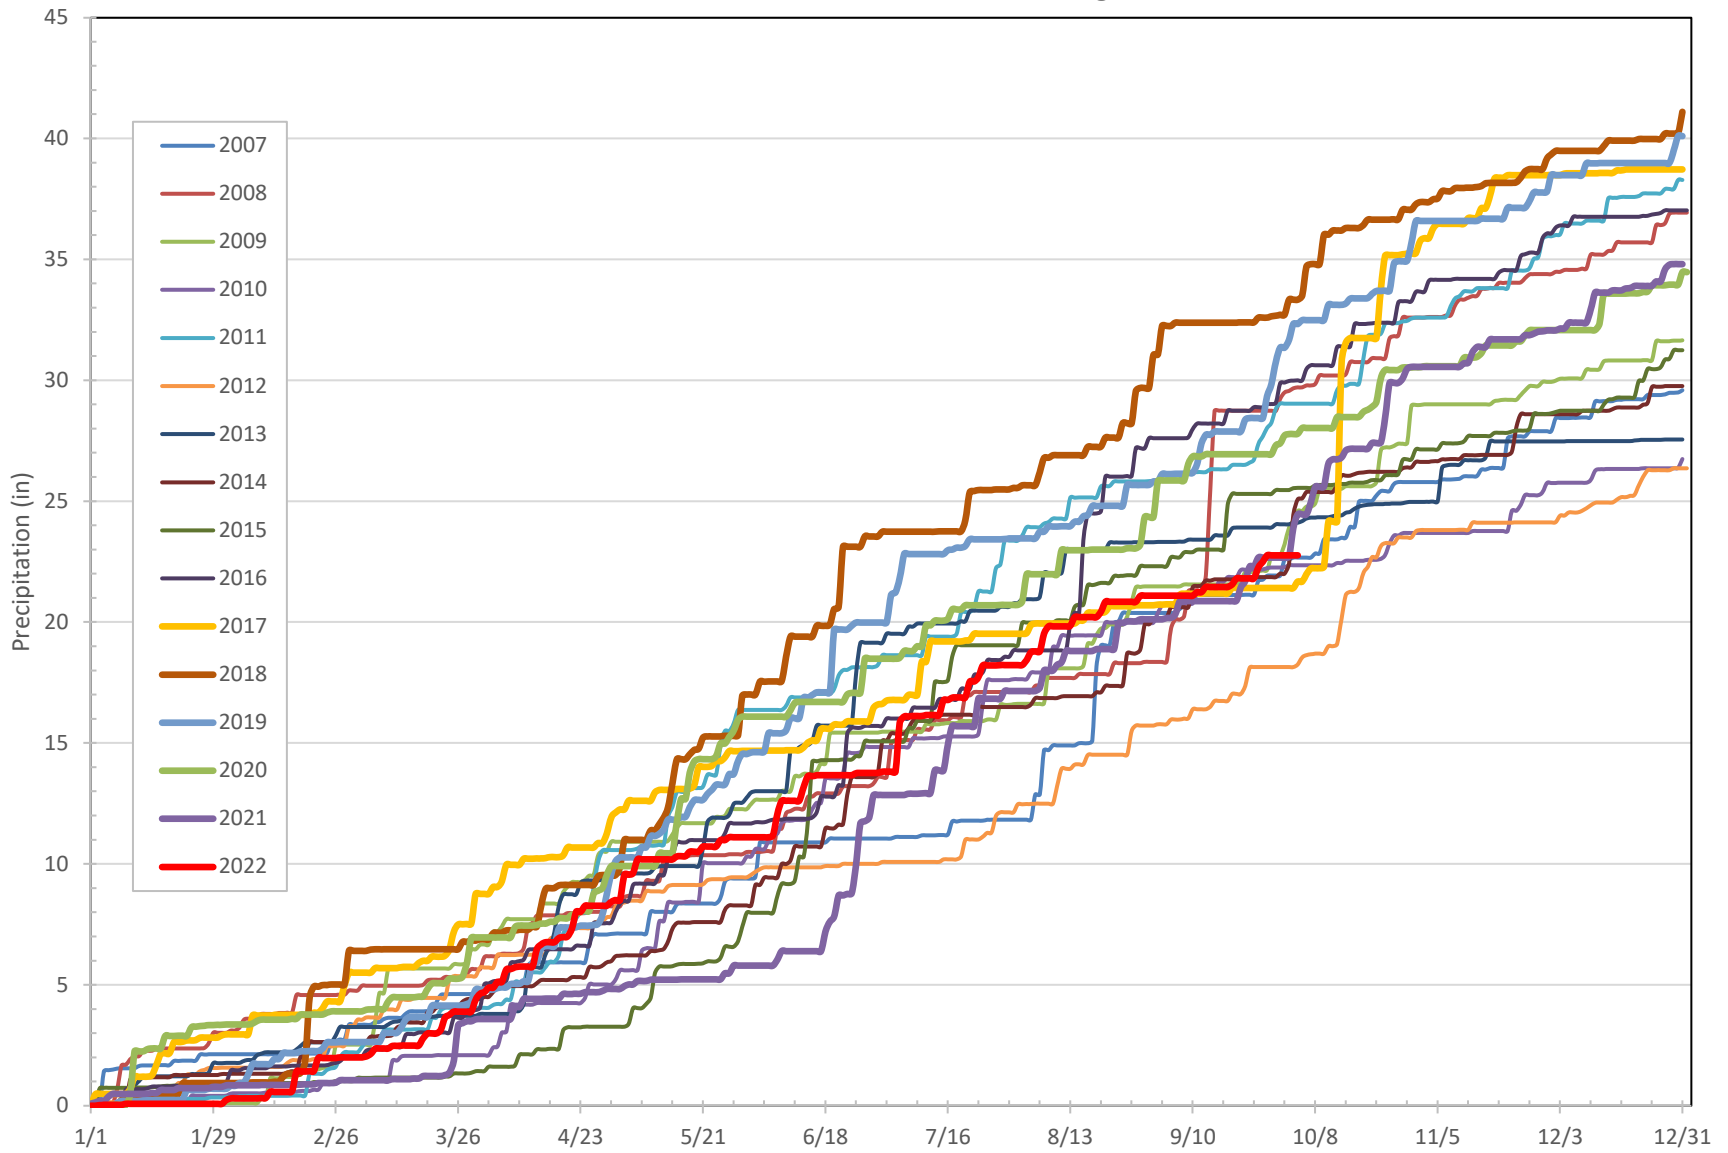

Charter Township of Texas Flood Study
 Figure
 Eagle Lake Monitoring Results through October 4, 2022

Charter Township of Texas Flood Study
 Figure
 Crooked Lake Monitoring Results through October 4, 2022

Charter Township of Texas Flood Study

Figure

12th Street Monitoring Results through October 4, 2022

Charter Township of Texas Flood Study
 Figure
 Al Sabo Monitoring Results through October 4, 2022

Charter Township of Texas Flood Study

Average Rainfall vs Actual Rainfall - January 1, 2022 through October 4, 2022

Texas Township Flood Mitigation

Average Rainfall vs Actual Rainfall - January 1, 2014 through October 4, 2022

Charter Township of Texas Flood Study
Figure
Historic Cumulative Rainfall Data at Lawton, MI through October 4, 2022

Source: Enviro-weather

Historical Annual Rainfall in Lawton, MI
Figure
Historic Rainfall Data

Source: Enviro-weather