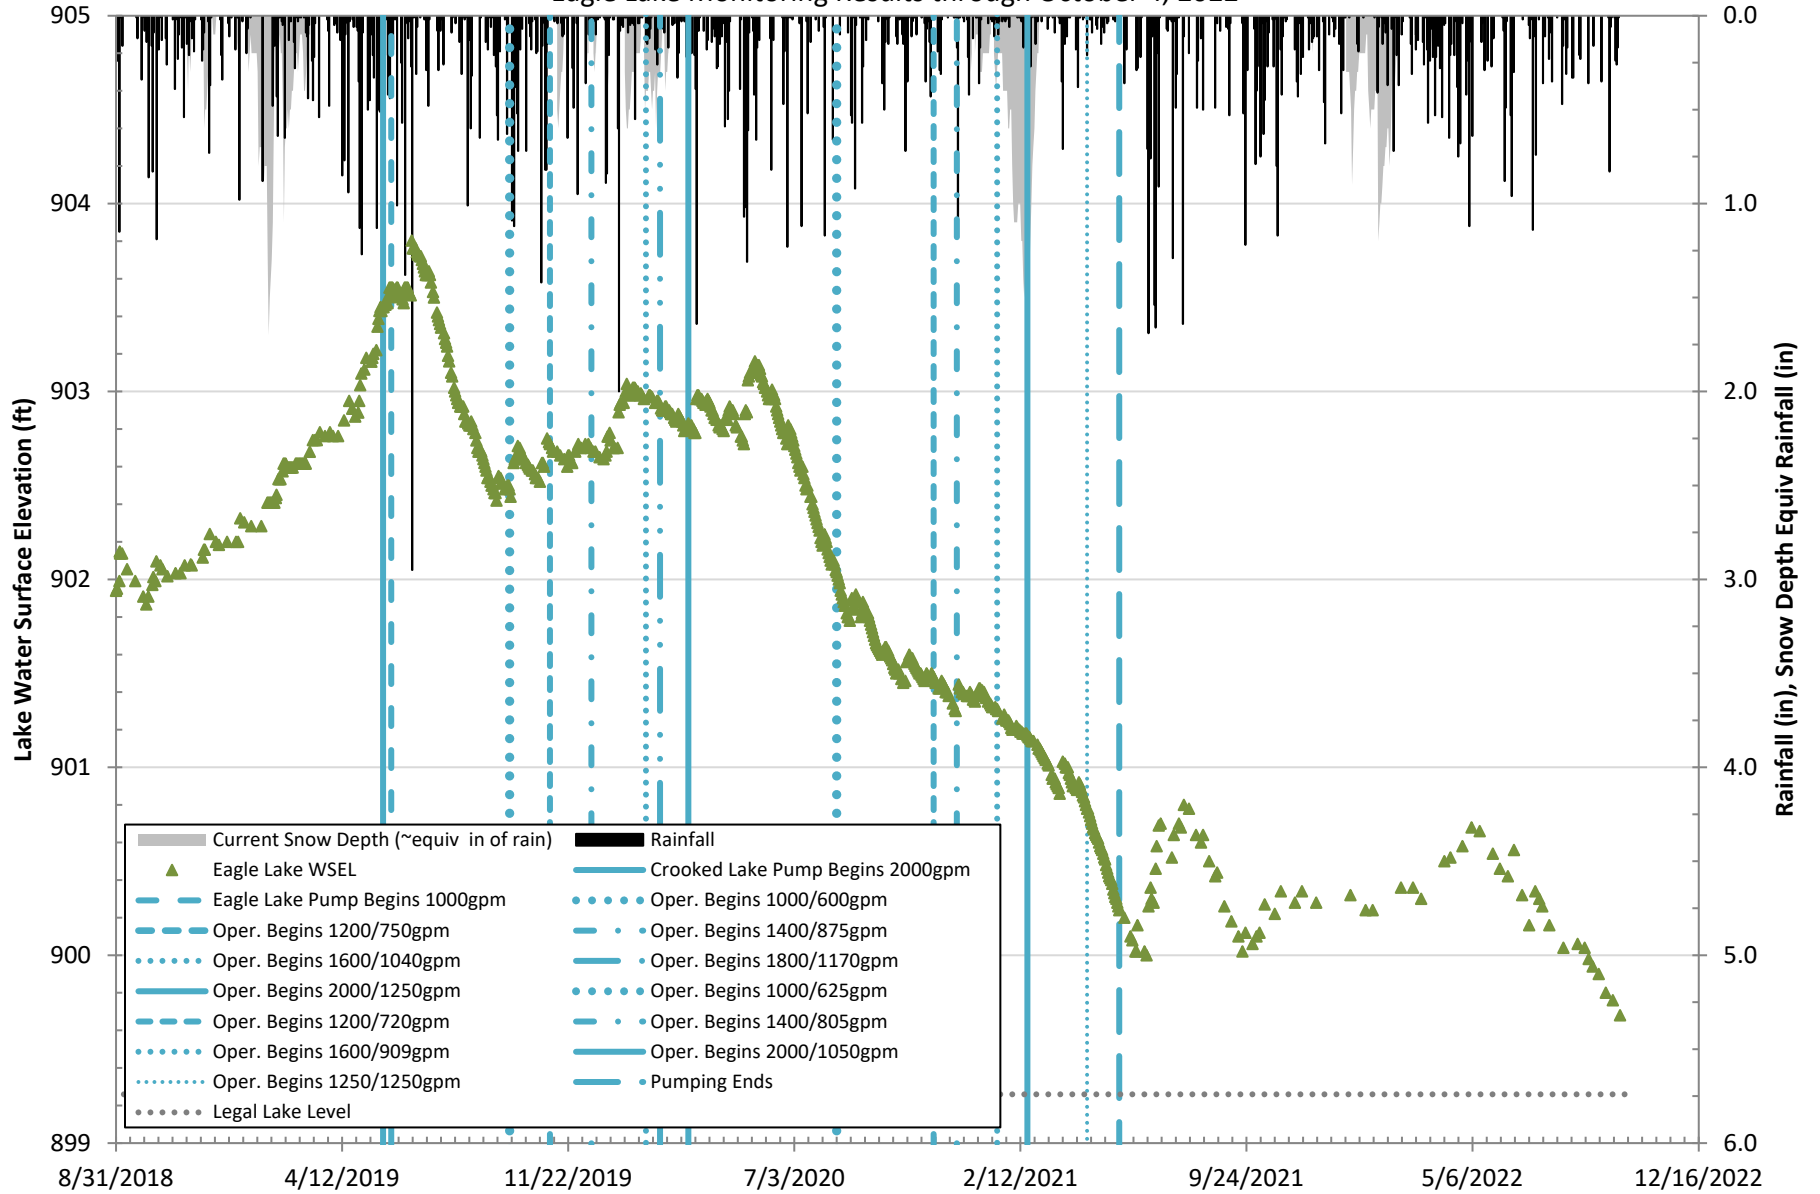

Charter Township of Texas Flood Study
 Figure
 Eagle Lake Monitoring Results through October 4, 2022

Charter Township of Texas Flood Study
 Figure
 Crooked Lake Monitoring Results through October 4, 2022

Charter Township of Texas Flood Study

Figure

Bass Lake Monitoring Results through October 4, 2022

Charter Township of Texas Flood Study

Figure

Pine Island Lake Monitoring Results through October 4, 2022

Charter Township of Texas Flood Study

Figure

Duck Lake Monitoring Results through October 4, 2022

Charter Township of Texas Flood Study
 Figure
 Pretty Lake Monitoring Results through October 4, 2022

Charter Township of Texas Flood Study
 Figure
 8th Street Monitoring Results through October 4, 2022

Average Rainfall vs Actual Rainfall - January 1, 2022 through October 4, 2022

Texas Township Flood Mitigation

Average Rainfall vs Actual Rainfall - January 1, 2014 through October 4, 2022

Charter Township of Texas Flood Study
Figure
Historic Cumulative Rainfall Data at Lawton, MI through October 4, 2022