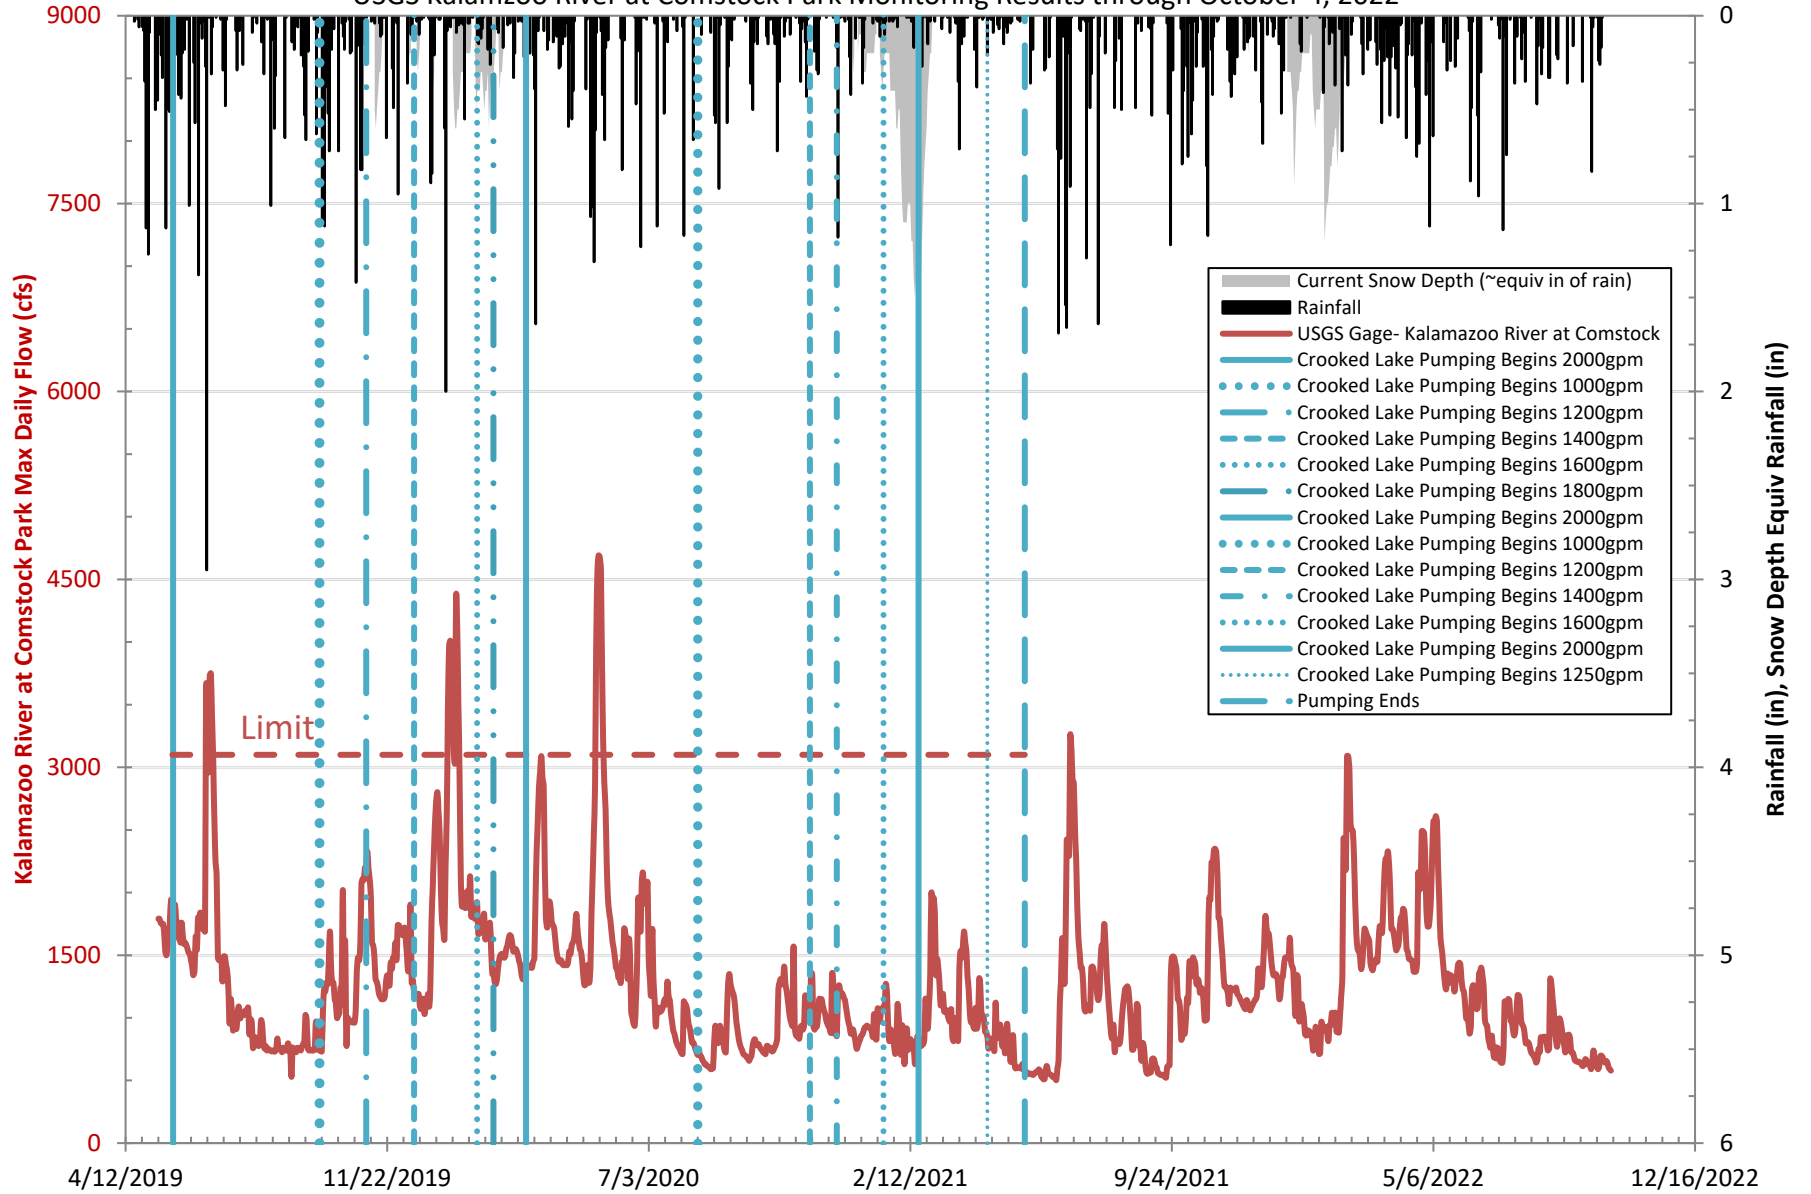

Charter Township of Texas Flood Study

Figure

12th Street Monitoring Results through October 4, 2022

Charter Township of Texas Flood Study
 Figure
 Al Sabo Monitoring Results through October 4, 2022

Charter Township of Texas Flood Study

Figure

Sun Valley Monitoring Results through October 4, 2022

Charter Township of Texas Flood Study
 Figure
 USGS Portage Creek Monitoring Results through October 4, 2022

Charter Township of Texas Flood Study
Figure

USGS Kalamzoo River at Comstock Park Monitoring Results through October 4, 2022

Texas Township Flood Mitigation

Average Rainfall vs Actual Rainfall from May 16, 2019 through October 4, 2022

Texas Township Flood Mitigation

Average Rainfall vs Actual Rainfall - January 1, 2022 through October 4, 2022

Texas Township Flood Mitigation

Average Rainfall vs Actual Rainfall - January 1, 2014 through October 4, 2022

Charter Township of Texas Flood Study
Figure
Historic Cumulative Rainfall Data at Lawton, MI through October 4, 2022