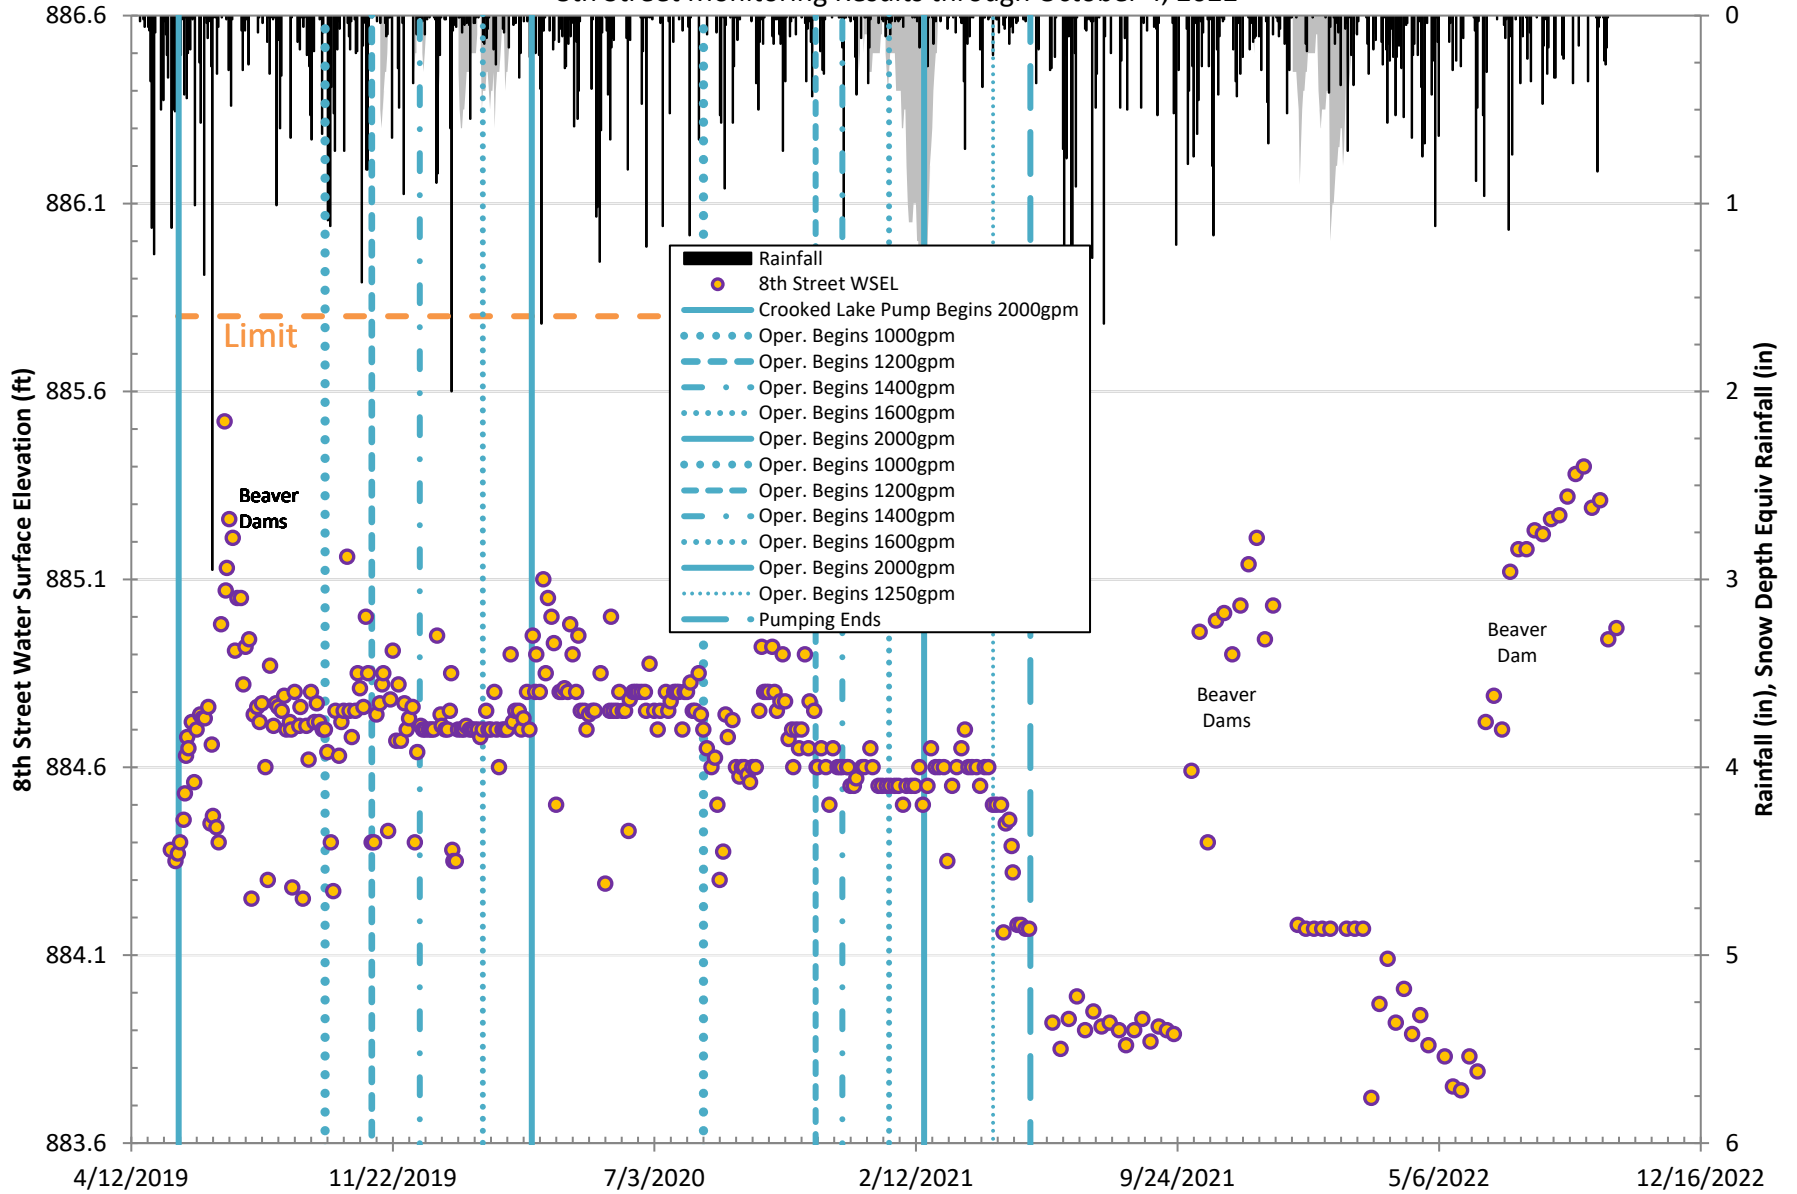

Charter Township of Texas Flood Study
 Figure
 Eagle Lake Monitoring Results through October 4, 2022

Charter Township of Texas Flood Study
 Figure
 Crooked Lake Monitoring Results through October 4, 2022

Charter Township of Texas Flood Study

Figure

Bass Lake Monitoring Results through October 4, 2022

Charter Township of Texas Flood Study

Figure

Pine Island Lake Monitoring Results through October 4, 2022

Charter Township of Texas Flood Study

Figure

Duck Lake Monitoring Results through October 4, 2022

Charter Township of Texas Flood Study
 Figure
 Pretty Lake Monitoring Results through October 4, 2022

Charter Township of Texas Flood Study
 Figure
 8th Street Monitoring Results through October 4, 2022

Charter Township of Texas Flood Study

Figure

12th Street Monitoring Results through October 4, 2022

Charter Township of Texas Flood Study
 Figure
 Al Sabo Monitoring Results through October 4, 2022

Charter Township of Texas Flood Study