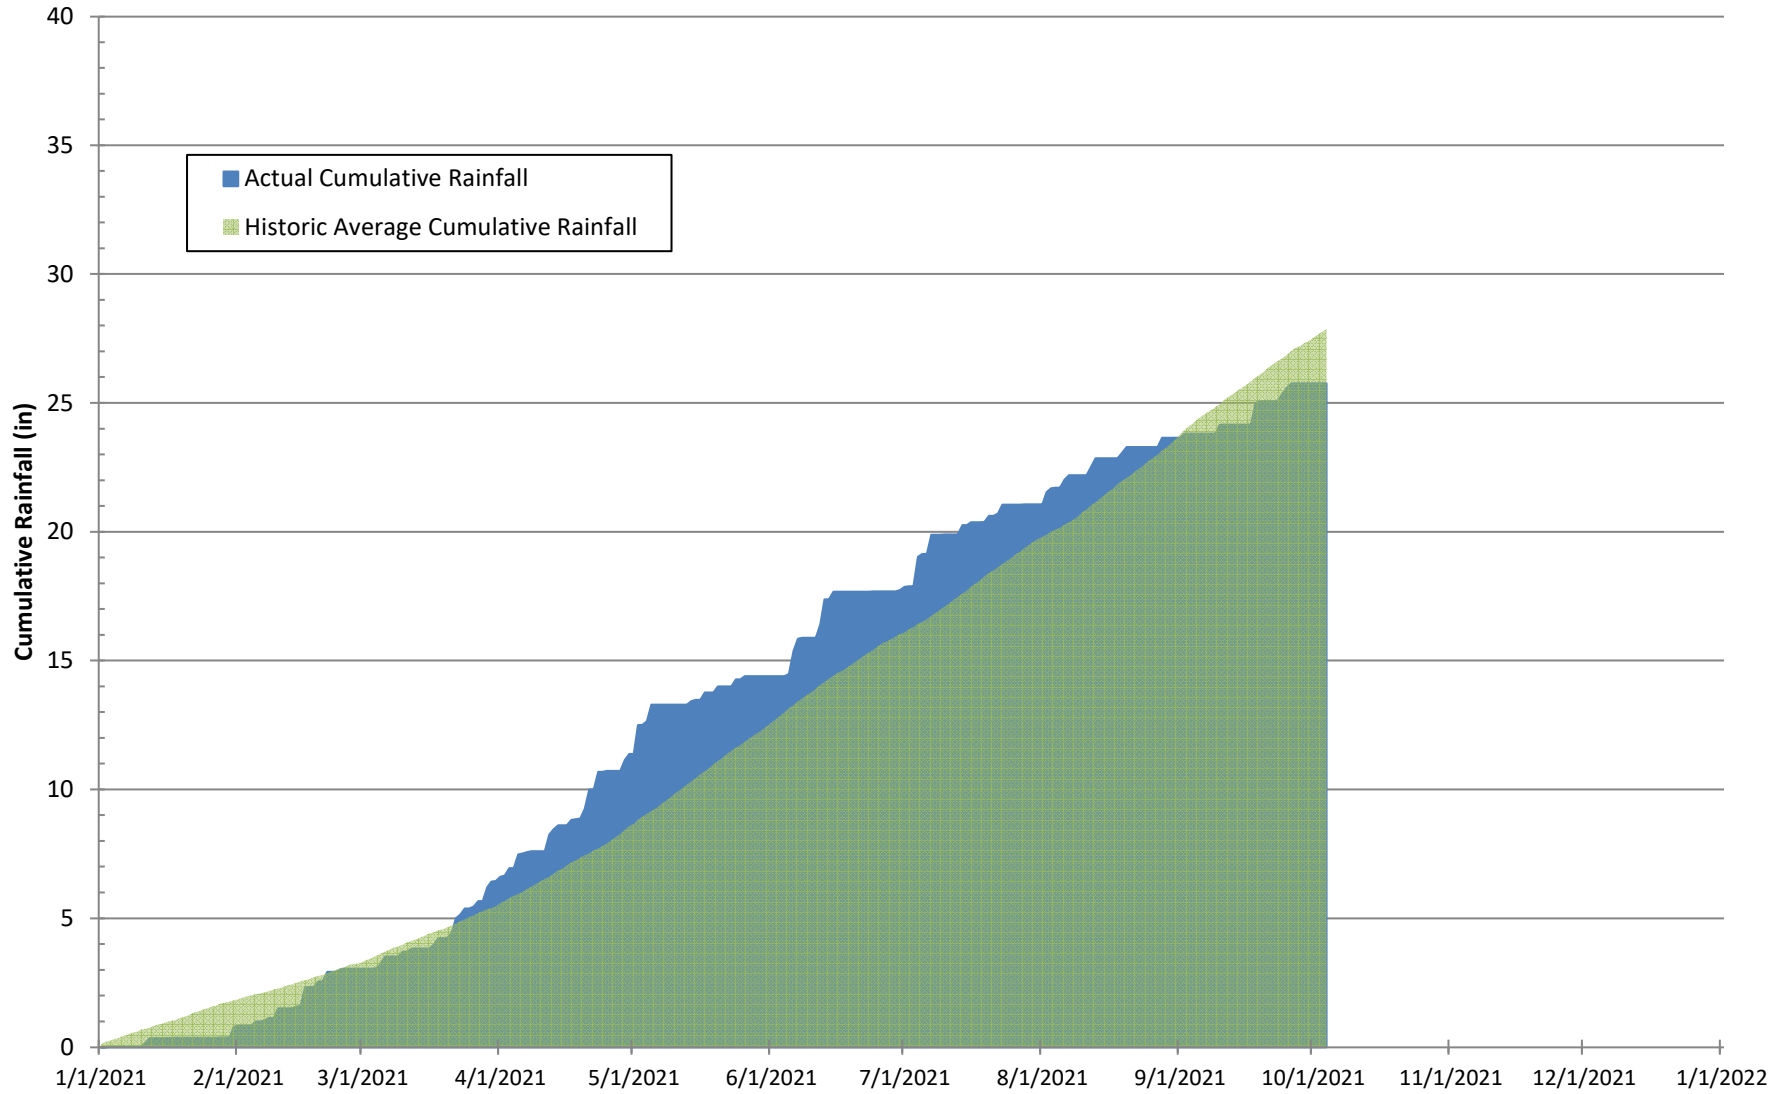

Figure

Sun Valley Monitoring Results through October 4, 2022

Charter Township of Texas Flood Study
 Figure
 USGS Portage Creek Monitoring Results through October 4, 2022

Charter Township of Texas Flood Study
Figure

USGS Kalamzoo River at Comstock Park Monitoring Results through October 4, 2022

Texas Township Flood Mitigation

Average Rainfall vs Actual Rainfall from May 16, 2019 through October 4, 2022

Texas Township Flood Mitigation

Average Rainfall vs Actual Rainfall - January 1, 2022 through October 4, 2022

Texas Township Flood Mitigation

Average Rainfall vs Actual Rainfall - January 1, 2014 through October 4, 2022

Charter Township of Texas Flood Study
Figure
Historic Cumulative Rainfall Data at Lawton, MI through October 4, 2022