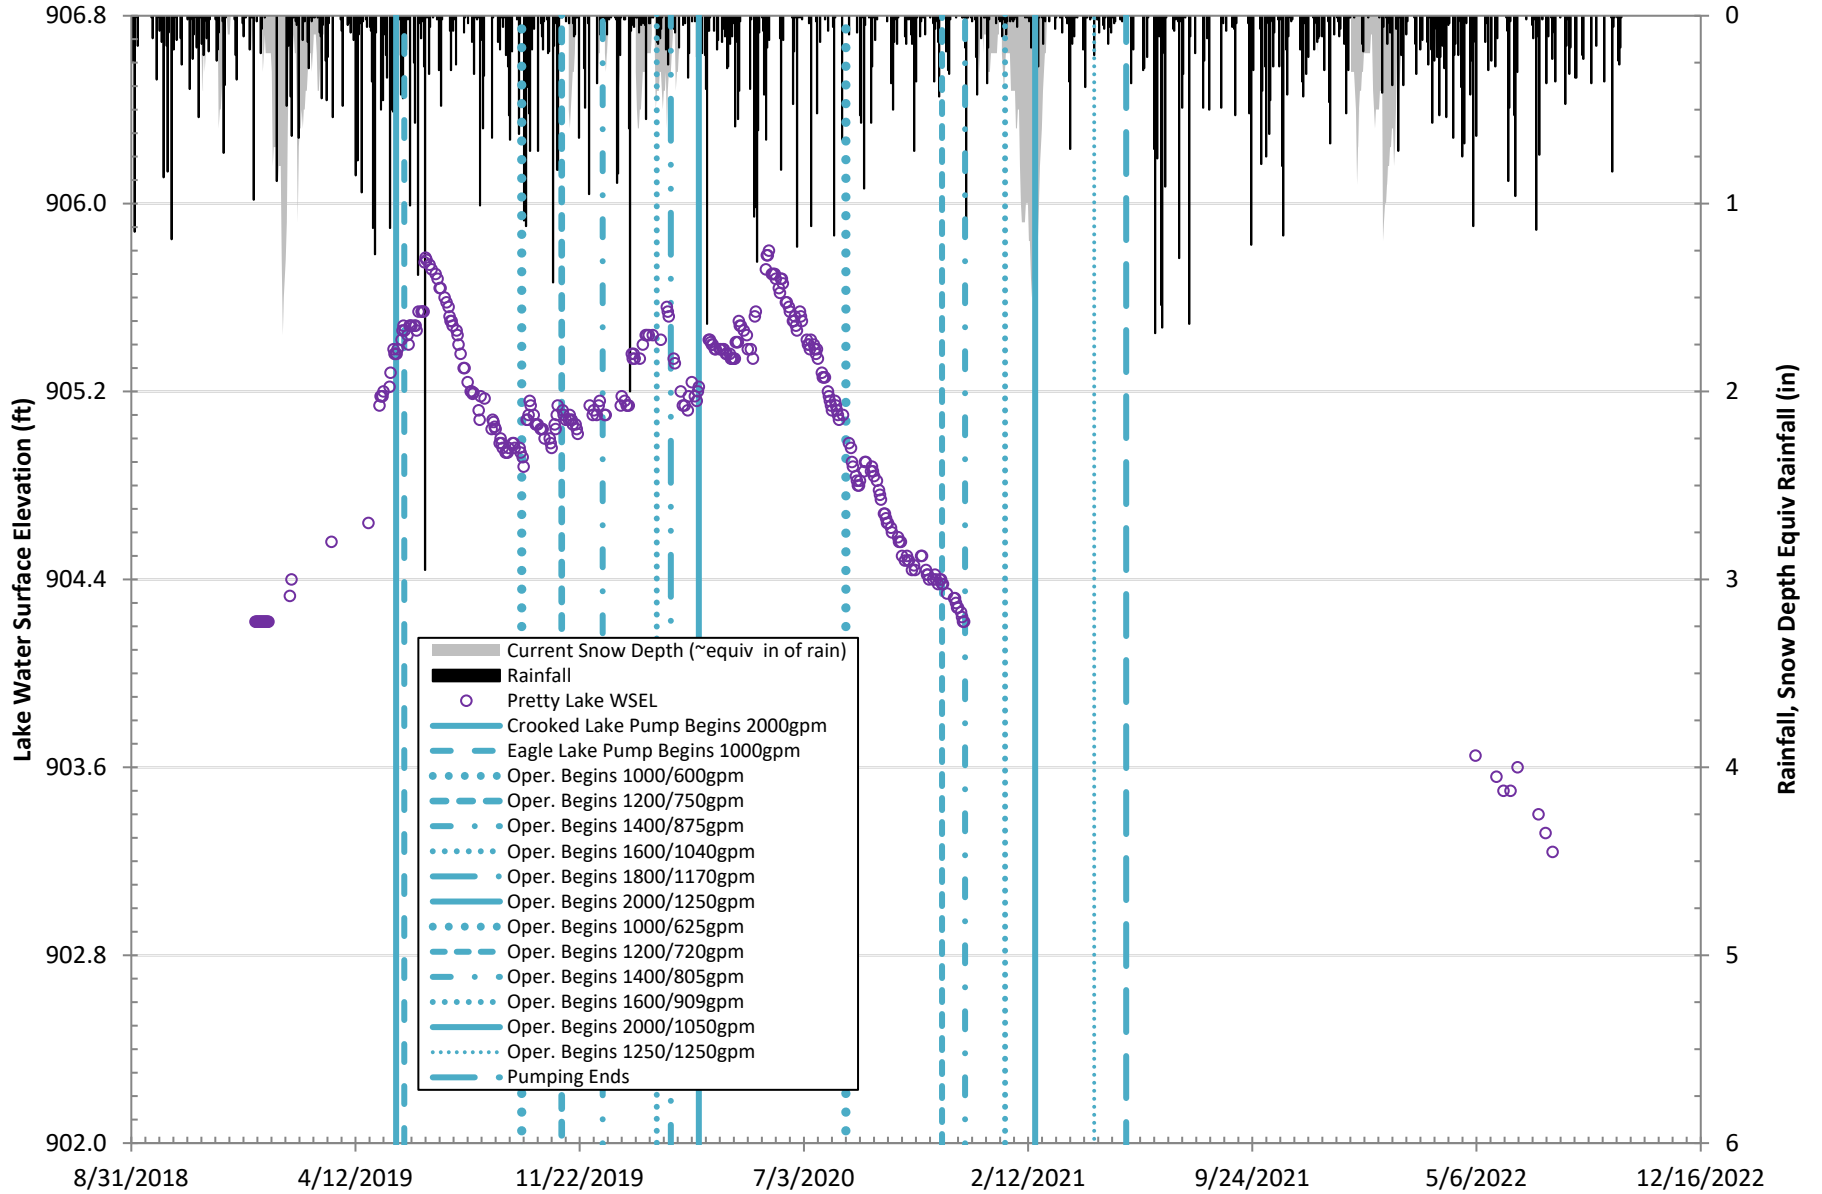

Charter Township of Texas Flood Study
 Figure
 Eagle Lake Monitoring Results through October 4, 2022

Charter Township of Texas Flood Study
 Figure
 Crooked Lake Monitoring Results through October 4, 2022

Charter Township of Texas Flood Study

Figure

Bass Lake Monitoring Results through October 4, 2022

Charter Township of Texas Flood Study

Figure

Pine Island Lake Monitoring Results through October 4, 2022

Charter Township of Texas Flood Study

Figure

Duck Lake Monitoring Results through October 4, 2022

Charter Township of Texas Flood Study
 Figure
 Pretty Lake Monitoring Results through October 4, 2022

Charter Township of Texas Flood Study
 Figure
 8th Street Monitoring Results through October 4, 2022

Charter Township of Texas Flood Study

Figure

12th Street Monitoring Results through October 4, 2022

Charter Township of Texas Flood Study
 Figure
 Al Sabo Monitoring Results through October 4, 2022

Charter Township of Texas Flood Study