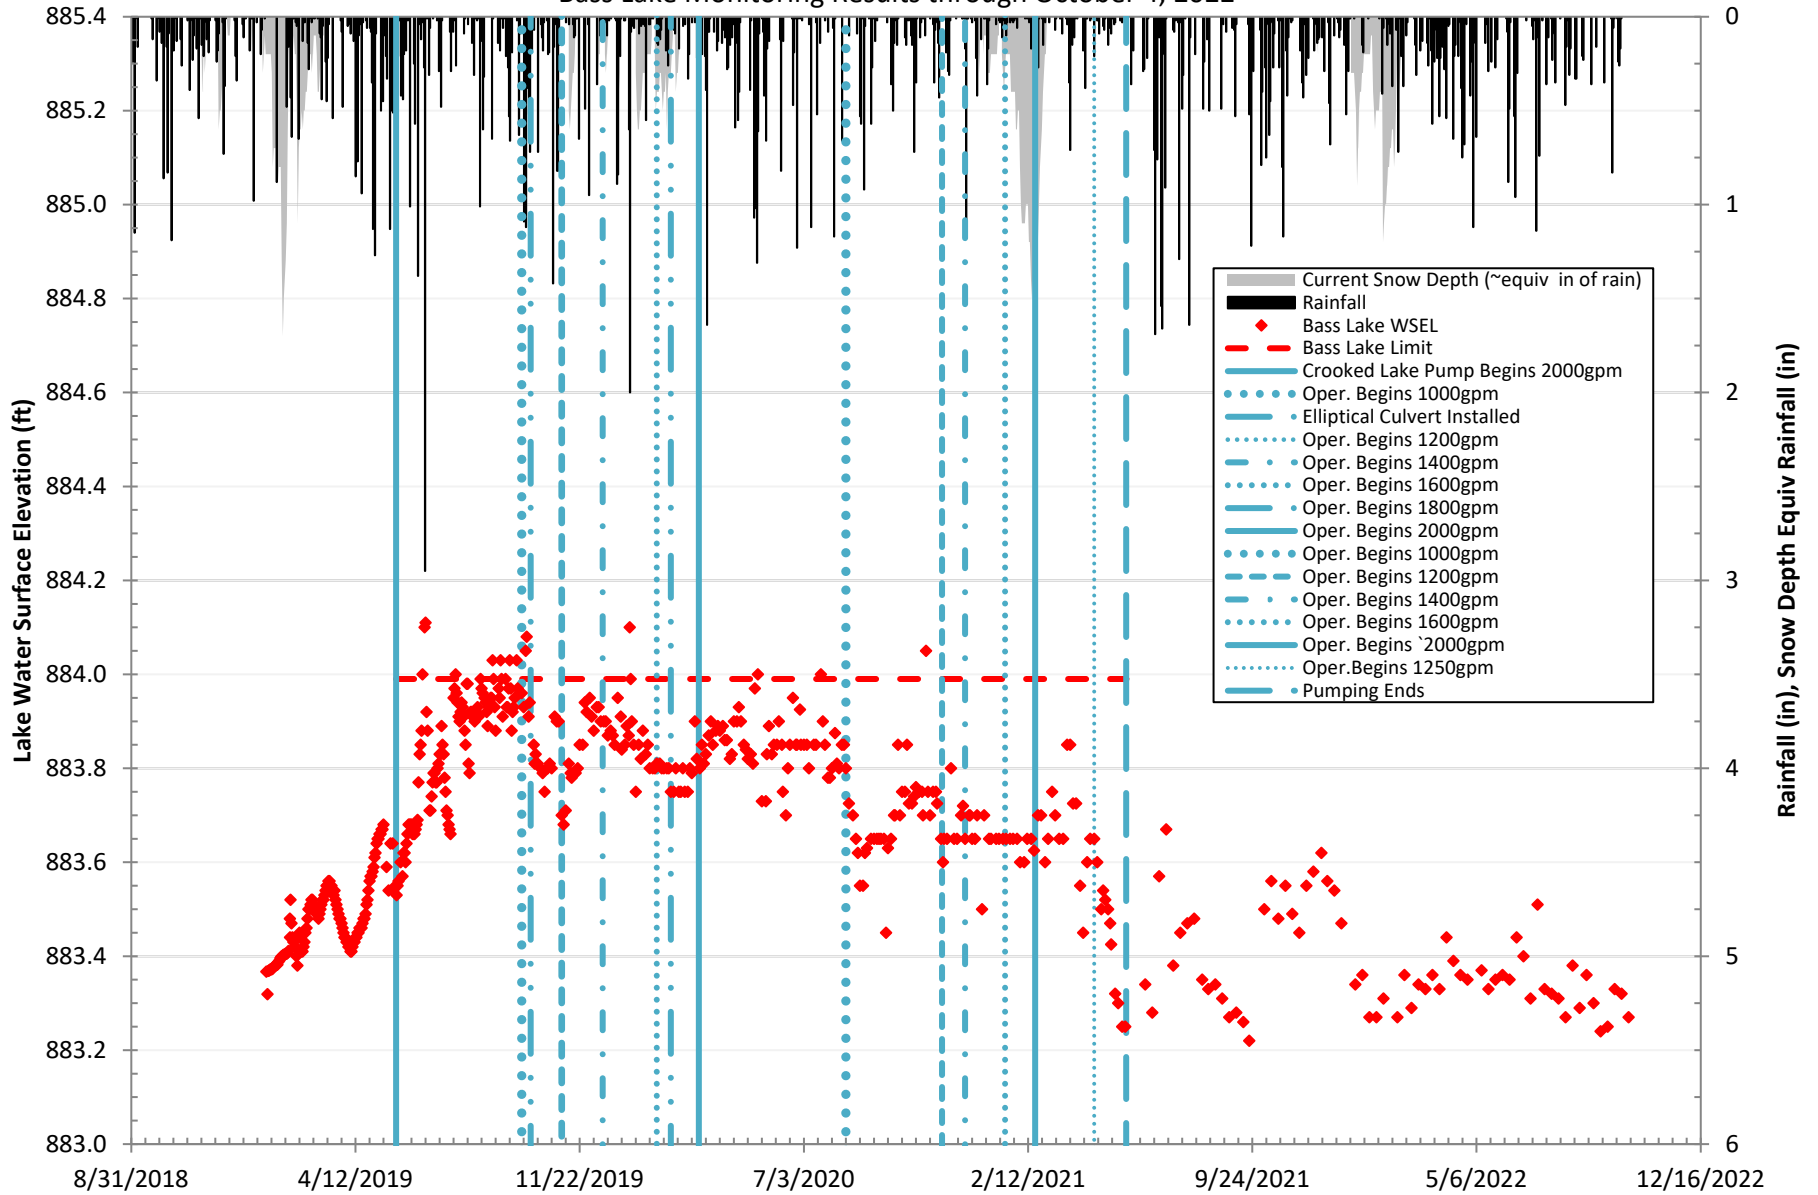

Charter Township of Texas Flood Study
 Figure
 Eagle Lake Monitoring Results through October 4, 2022

Charter Township of Texas Flood Study
 Figure
 Crooked Lake Monitoring Results through October 4, 2022

Charter Township of Texas Flood Study

Figure

Bass Lake Monitoring Results through October 4, 2022

Charter Township of Texas Flood Study

Figure

Pine Island Lake Monitoring Results through October 4, 2022

Charter Township of Texas Flood Study

Figure

Duck Lake Monitoring Results through October 4, 2022

Charter Township of Texas Flood Study
 Figure
 Pretty Lake Monitoring Results through October 4, 2022

Charter Township of Texas Flood Study
 Figure
 8th Street Monitoring Results through October 4, 2022

Average Rainfall vs Actual Rainfall - January 1, 2022 through October 4, 2022

Texas Township Flood Mitigation

Average Rainfall vs Actual Rainfall - January 1, 2014 through October 4, 2022

Charter Township of Texas Flood Study
Figure
Historic Cumulative Rainfall Data at Lawton, MI through October 4, 2022