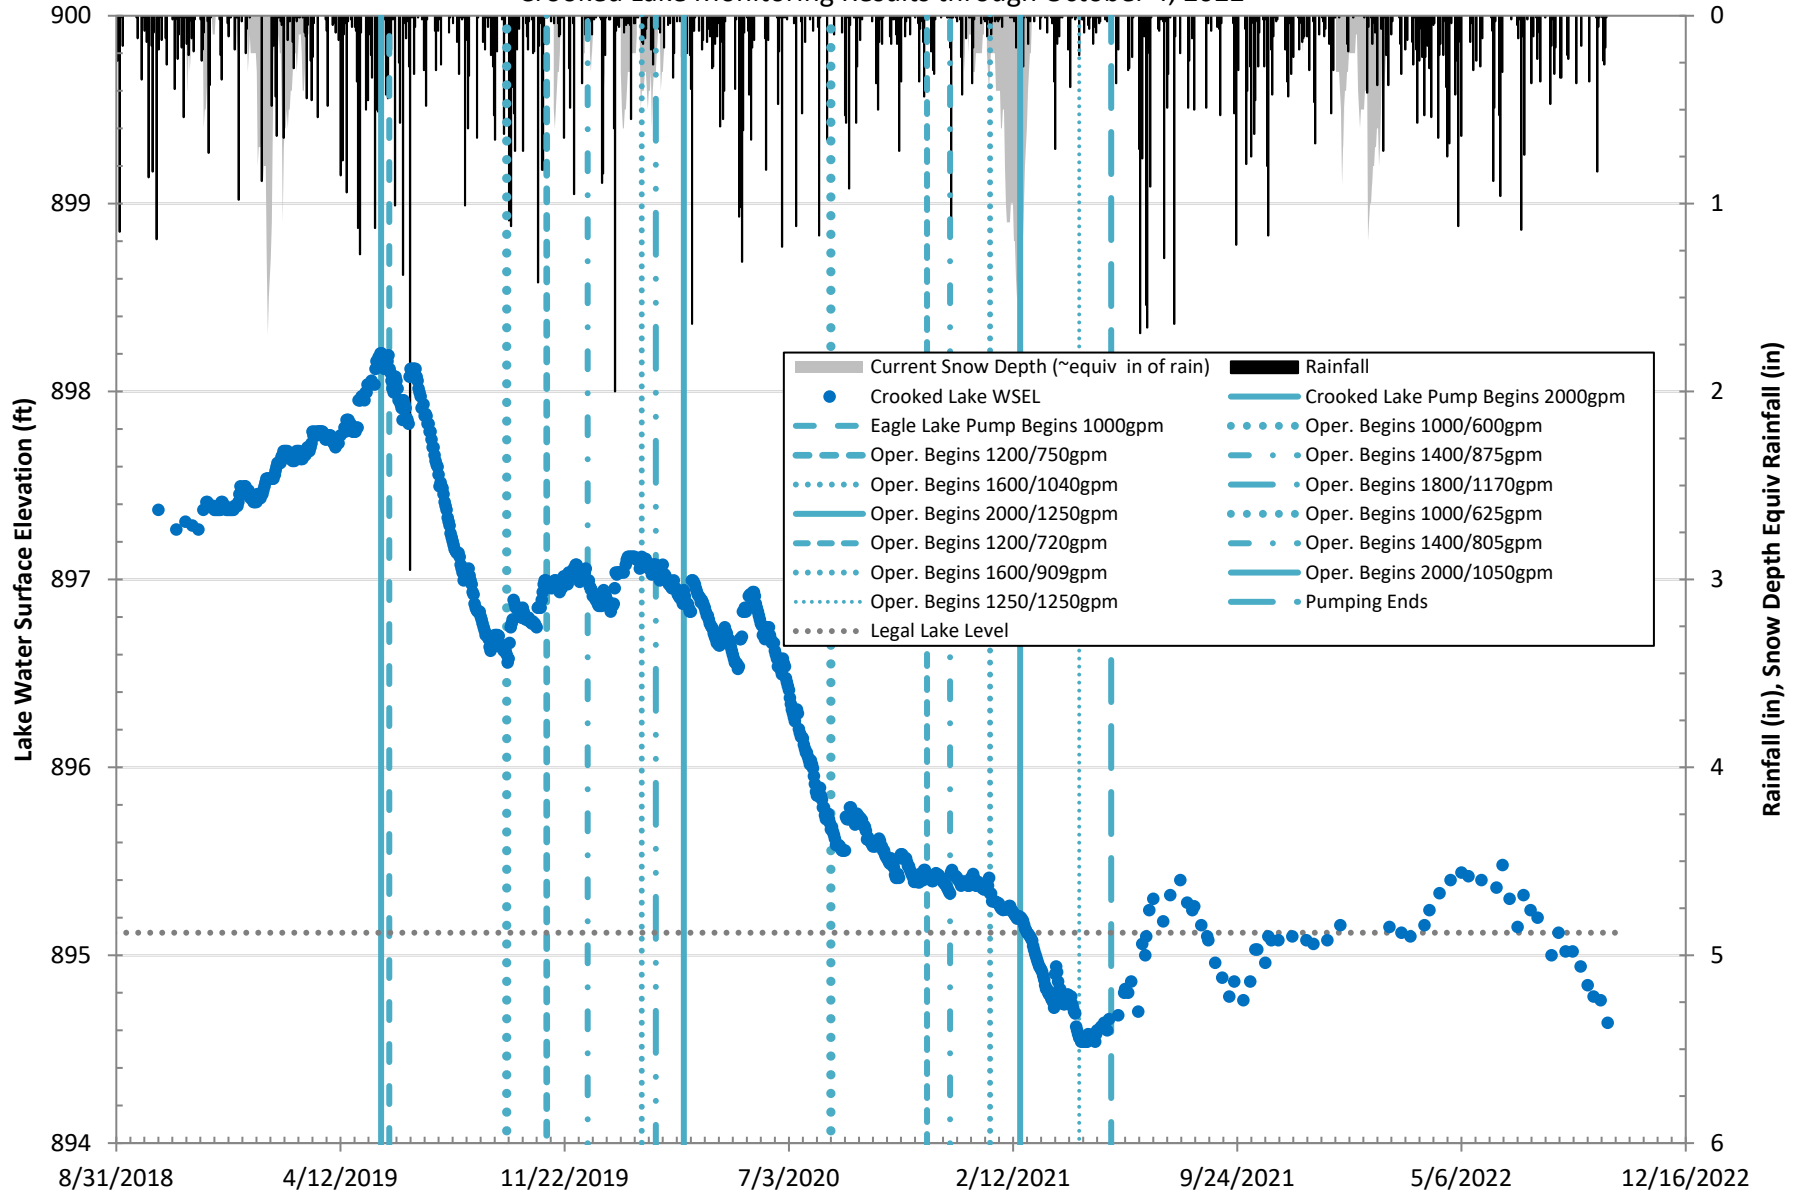

Charter Township of Texas Flood Study
 Figure
 Eagle Lake Monitoring Results through October 4, 2022

Charter Township of Texas Flood Study
 Figure
 Crooked Lake Monitoring Results through October 4, 2022

Charter Township of Texas Flood Study

Figure

Bass Lake Monitoring Results through October 4, 2022

Charter Township of Texas Flood Study

Figure

Pine Island Lake Monitoring Results through October 4, 2022

Charter Township of Texas Flood Study

Figure

Duck Lake Monitoring Results through October 4, 2022

Charter Township of Texas Flood Study
 Figure
 Pretty Lake Monitoring Results through October 4, 2022

Charter Township of Texas Flood Study
 Figure
 8th Street Monitoring Results through October 4, 2022

Average Rainfall vs Actual Rainfall - January 1, 2022 through October 4, 2022

Texas Township Flood Mitigation

Average Rainfall vs Actual Rainfall - January 1, 2014 through October 4, 2022

Charter Township of Texas Flood Study
Figure
Historic Cumulative Rainfall Data at Lawton, MI through October 4, 2022