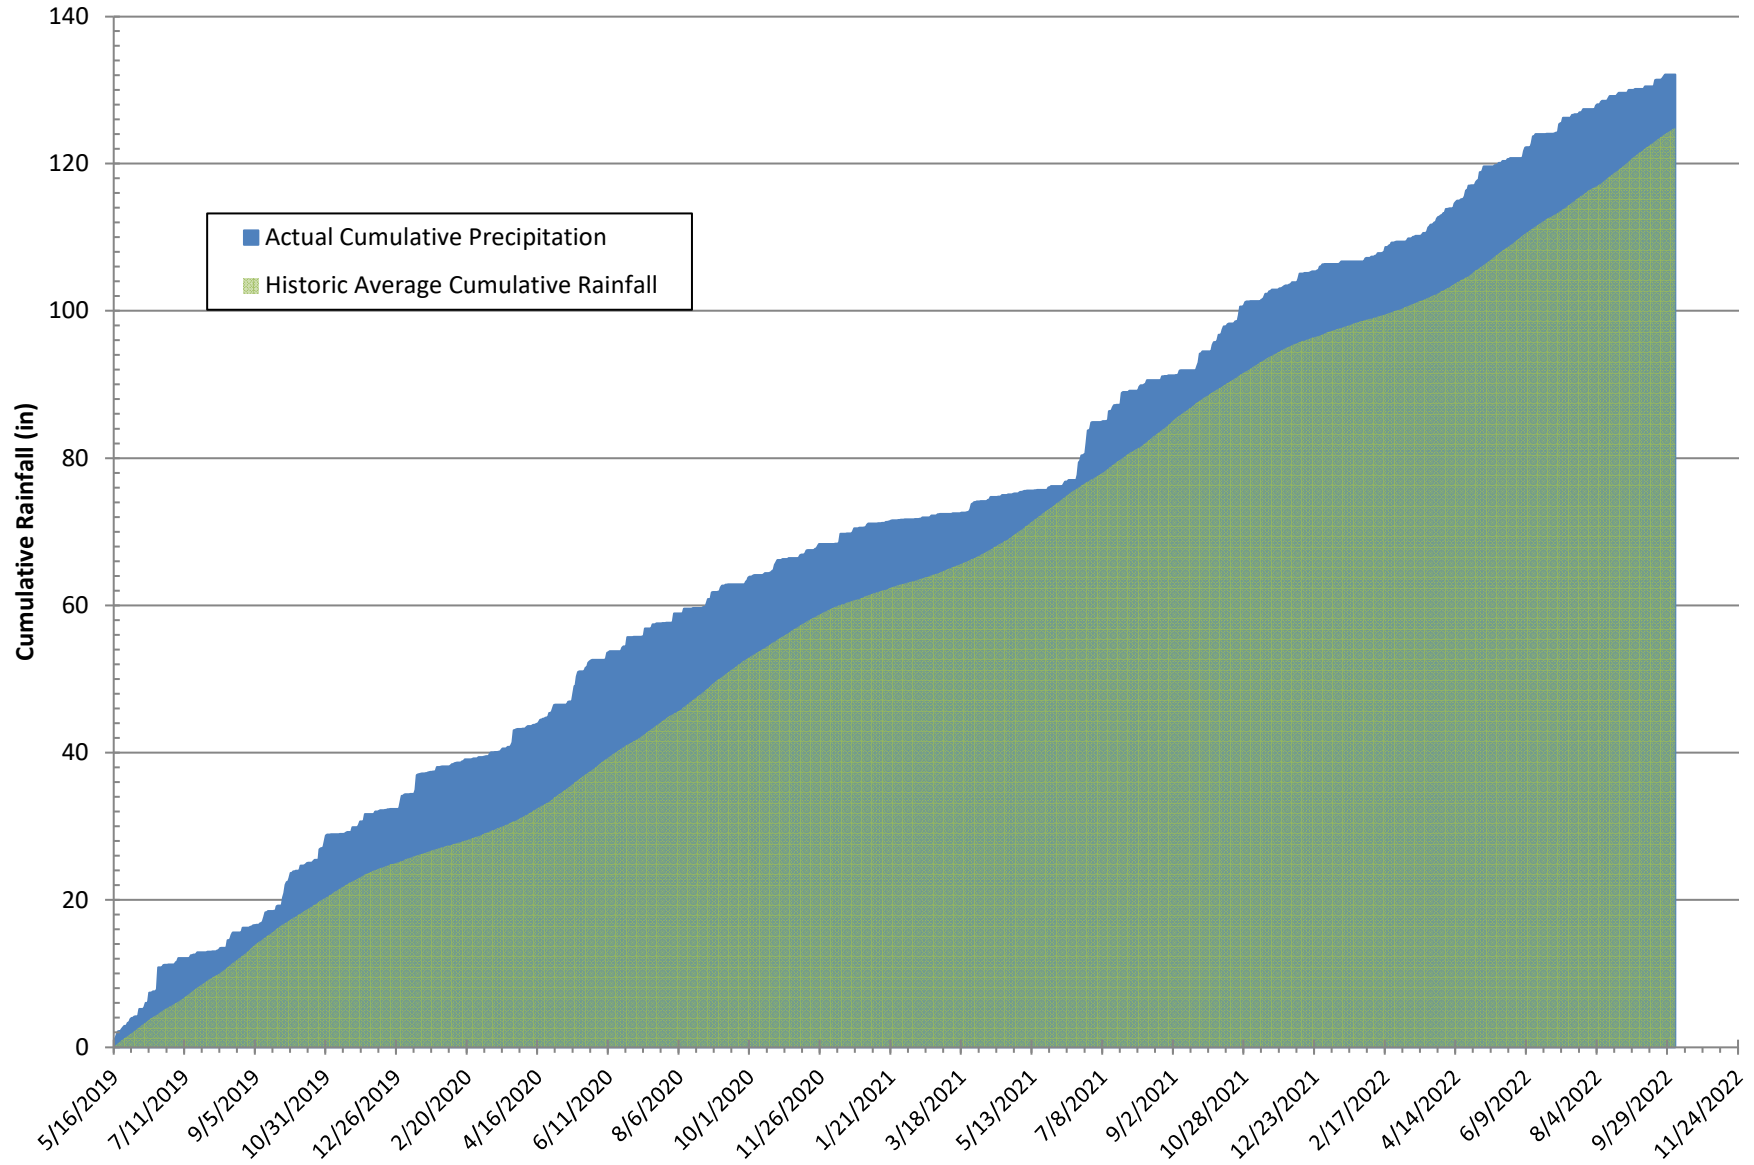

Charter Township of Texas Flood Study

Figure

12th Street Monitoring Results through October 4, 2022

Charter Township of Texas Flood Study
 Figure
 Al Sabo Monitoring Results through October 4, 2022

Charter Township of Texas Flood Study

Figure

Sun Valley Monitoring Results through October 4, 2022

Charter Township of Texas Flood Study
 Figure
 USGS Portage Creek Monitoring Results through October 4, 2022

Charter Township of Texas Flood Study
Figure

USGS Kalamzoo River at Comstock Park Monitoring Results through October 4, 2022

Texas Township Flood Mitigation

Average Rainfall vs Actual Rainfall from May 16, 2019 through October 4, 2022

Texas Township Flood Mitigation