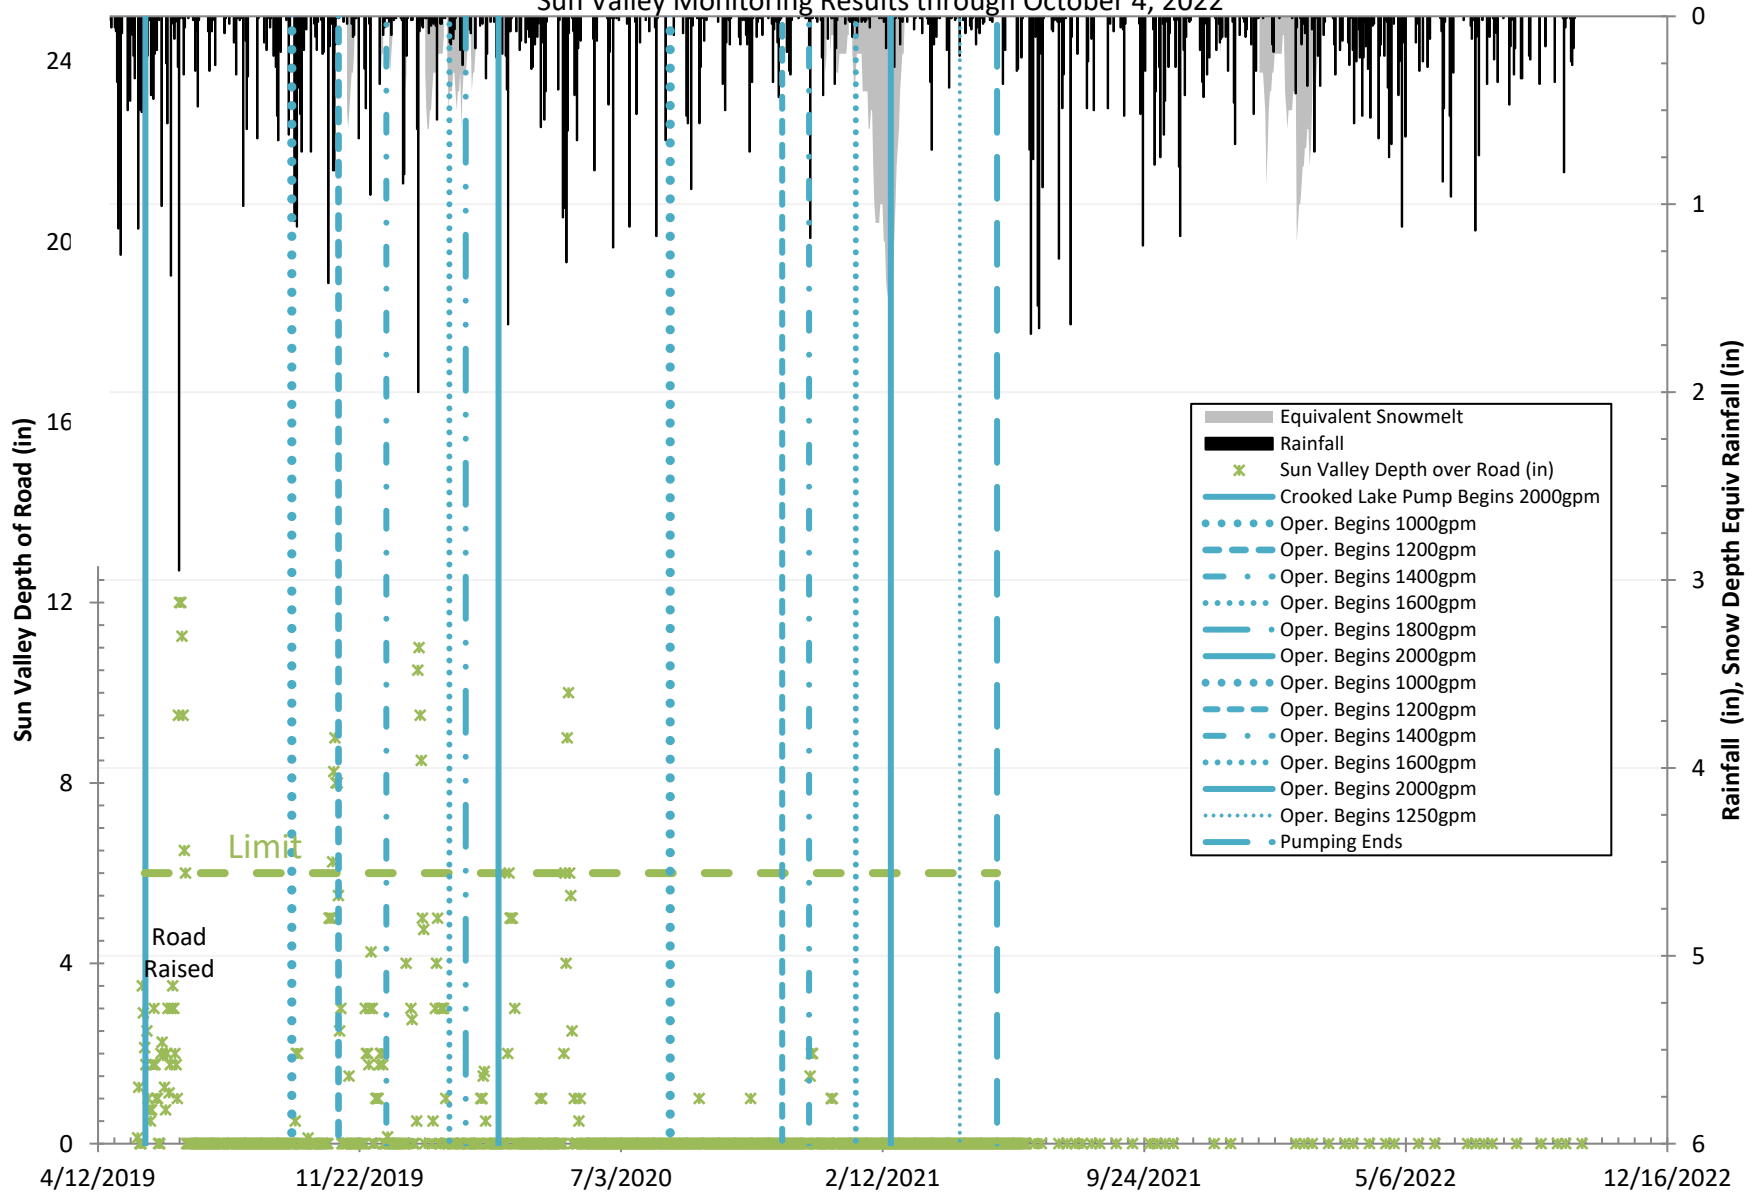

Figure

Duck Lake Monitoring Results through October 4, 2022

Charter Township of Texas Flood Study
 Figure
 Pretty Lake Monitoring Results through October 4, 2022

Charter Township of Texas Flood Study
 Figure
 8th Street Monitoring Results through October 4, 2022

Charter Township of Texas Flood Study

Figure

12th Street Monitoring Results through October 4, 2022

Charter Township of Texas Flood Study
 Figure
 Al Sabo Monitoring Results through October 4, 2022

Charter Township of Texas Flood Study

Figure

Sun Valley Monitoring Results through October 4, 2022

Charter Township of Texas Flood Study
 Figure
 USGS Portage Creek Monitoring Results through October 4, 2022

Charter Township of Texas Flood Study
Figure

Average Rainfall vs Actual Rainfall - January 1, 2022 through October 4, 2022

Texas Township Flood Mitigation

Average Rainfall vs Actual Rainfall - January 1, 2014 through October 4, 2022

Charter Township of Texas Flood Study
Figure
Historic Cumulative Rainfall Data at Lawton, MI through October 4, 2022