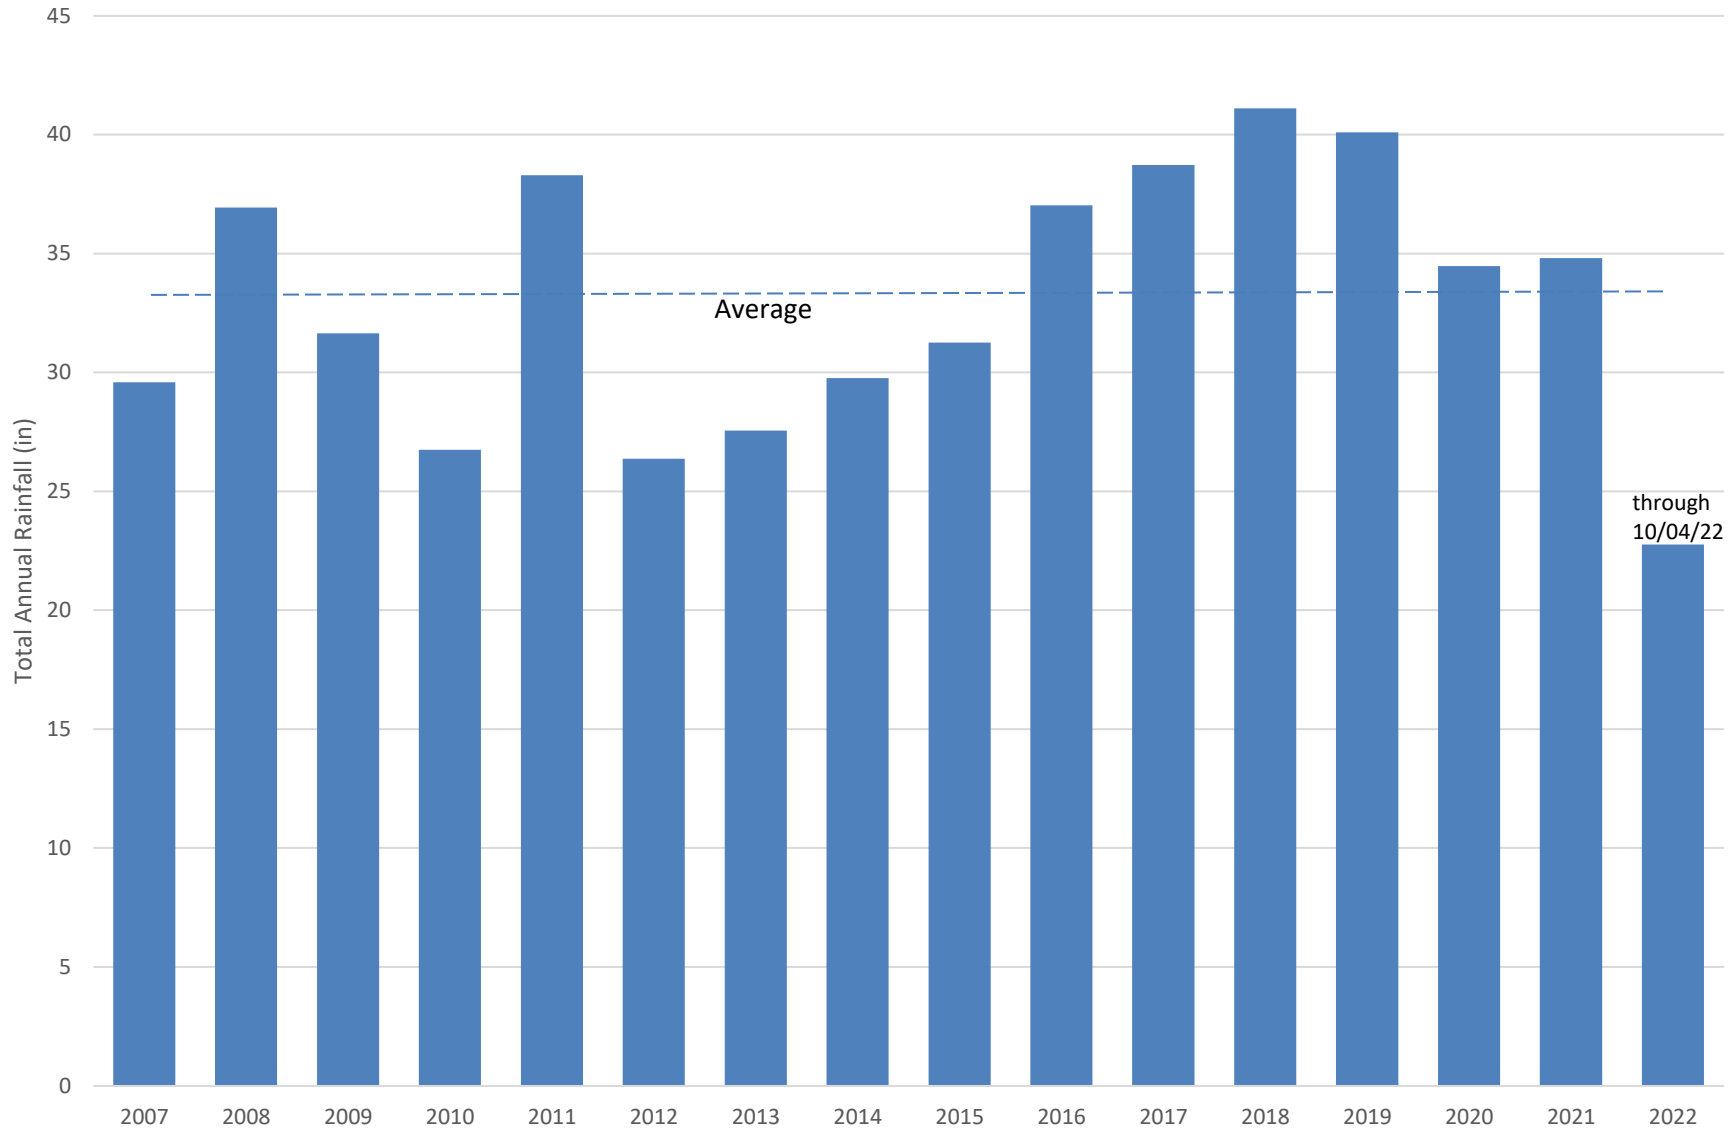

Historical Annual Rainfall in Lawton, MI
Figure
Historic Rainfall Data

Source: Enviro-weather