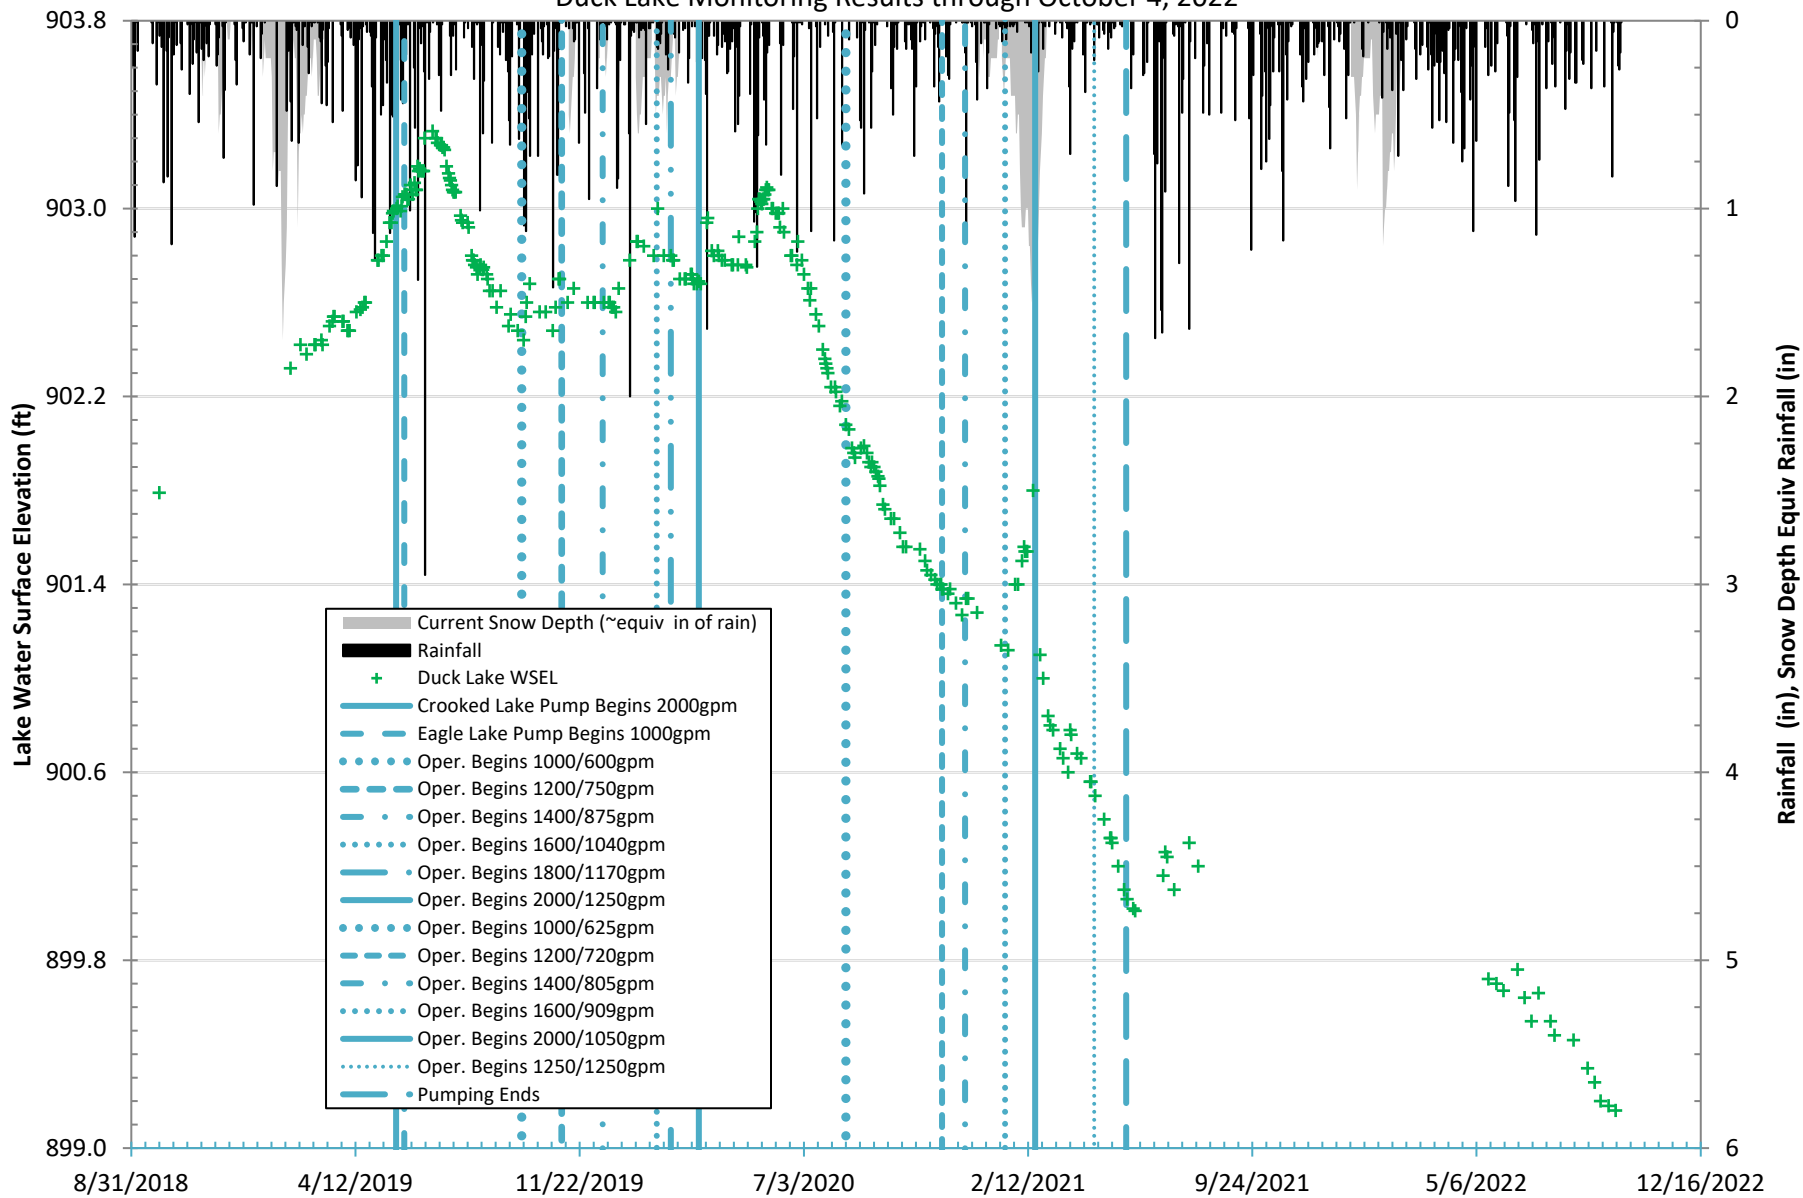

Charter Township of Texas Flood Study
 Figure
 Eagle Lake Monitoring Results through October 4, 2022

Charter Township of Texas Flood Study
 Figure
 Crooked Lake Monitoring Results through October 4, 2022

Charter Township of Texas Flood Study

Figure

Bass Lake Monitoring Results through October 4, 2022

Charter Township of Texas Flood Study

Figure

Pine Island Lake Monitoring Results through October 4, 2022

Charter Township of Texas Flood Study

Figure

Duck Lake Monitoring Results through October 4, 2022

Charter Township of Texas Flood Study
 Figure
 Pretty Lake Monitoring Results through October 4, 2022

Charter Township of Texas Flood Study
 Figure
 8th Street Monitoring Results through October 4, 2022

Charter Township of Texas Flood Study

Figure

12th Street Monitoring Results through October 4, 2022

Charter Township of Texas Flood Study
 Figure
 Al Sabo Monitoring Results through October 4, 2022

Charter Township of Texas Flood Study