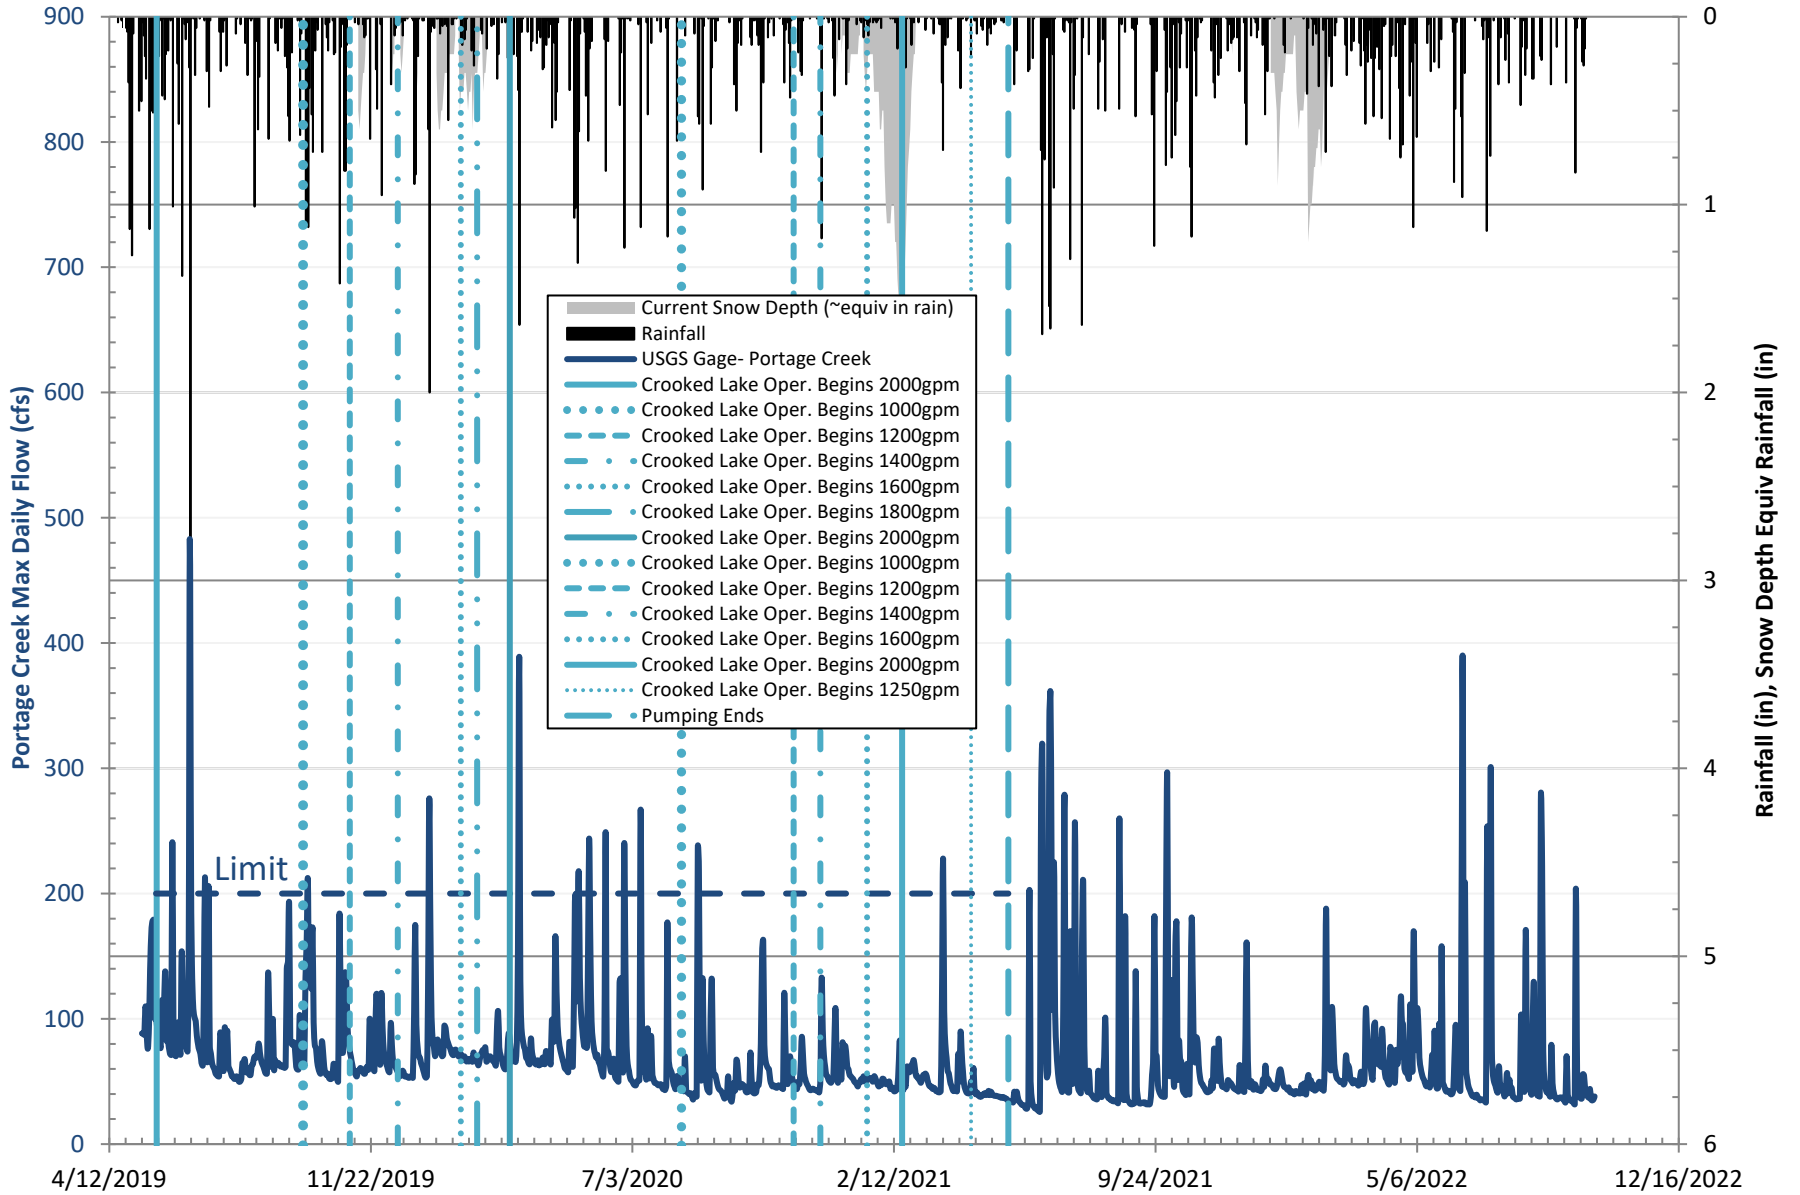

Figure

Duck Lake Monitoring Results through October 4, 2022

Charter Township of Texas Flood Study
 Figure
 Pretty Lake Monitoring Results through October 4, 2022

Charter Township of Texas Flood Study
 Figure
 8th Street Monitoring Results through October 4, 2022

Charter Township of Texas Flood Study

Figure

12th Street Monitoring Results through October 4, 2022

Charter Township of Texas Flood Study
 Figure
 Al Sabo Monitoring Results through October 4, 2022

Charter Township of Texas Flood Study

Figure

Sun Valley Monitoring Results through October 4, 2022

Charter Township of Texas Flood Study
 Figure
 USGS Portage Creek Monitoring Results through October 4, 2022

Charter Township of Texas Flood Study
Figure

Average Rainfall vs Actual Rainfall - January 1, 2022 through October 4, 2022

Texas Township Flood Mitigation

Average Rainfall vs Actual Rainfall - January 1, 2014 through October 4, 2022

Charter Township of Texas Flood Study
Figure
Historic Cumulative Rainfall Data at Lawton, MI through October 4, 2022