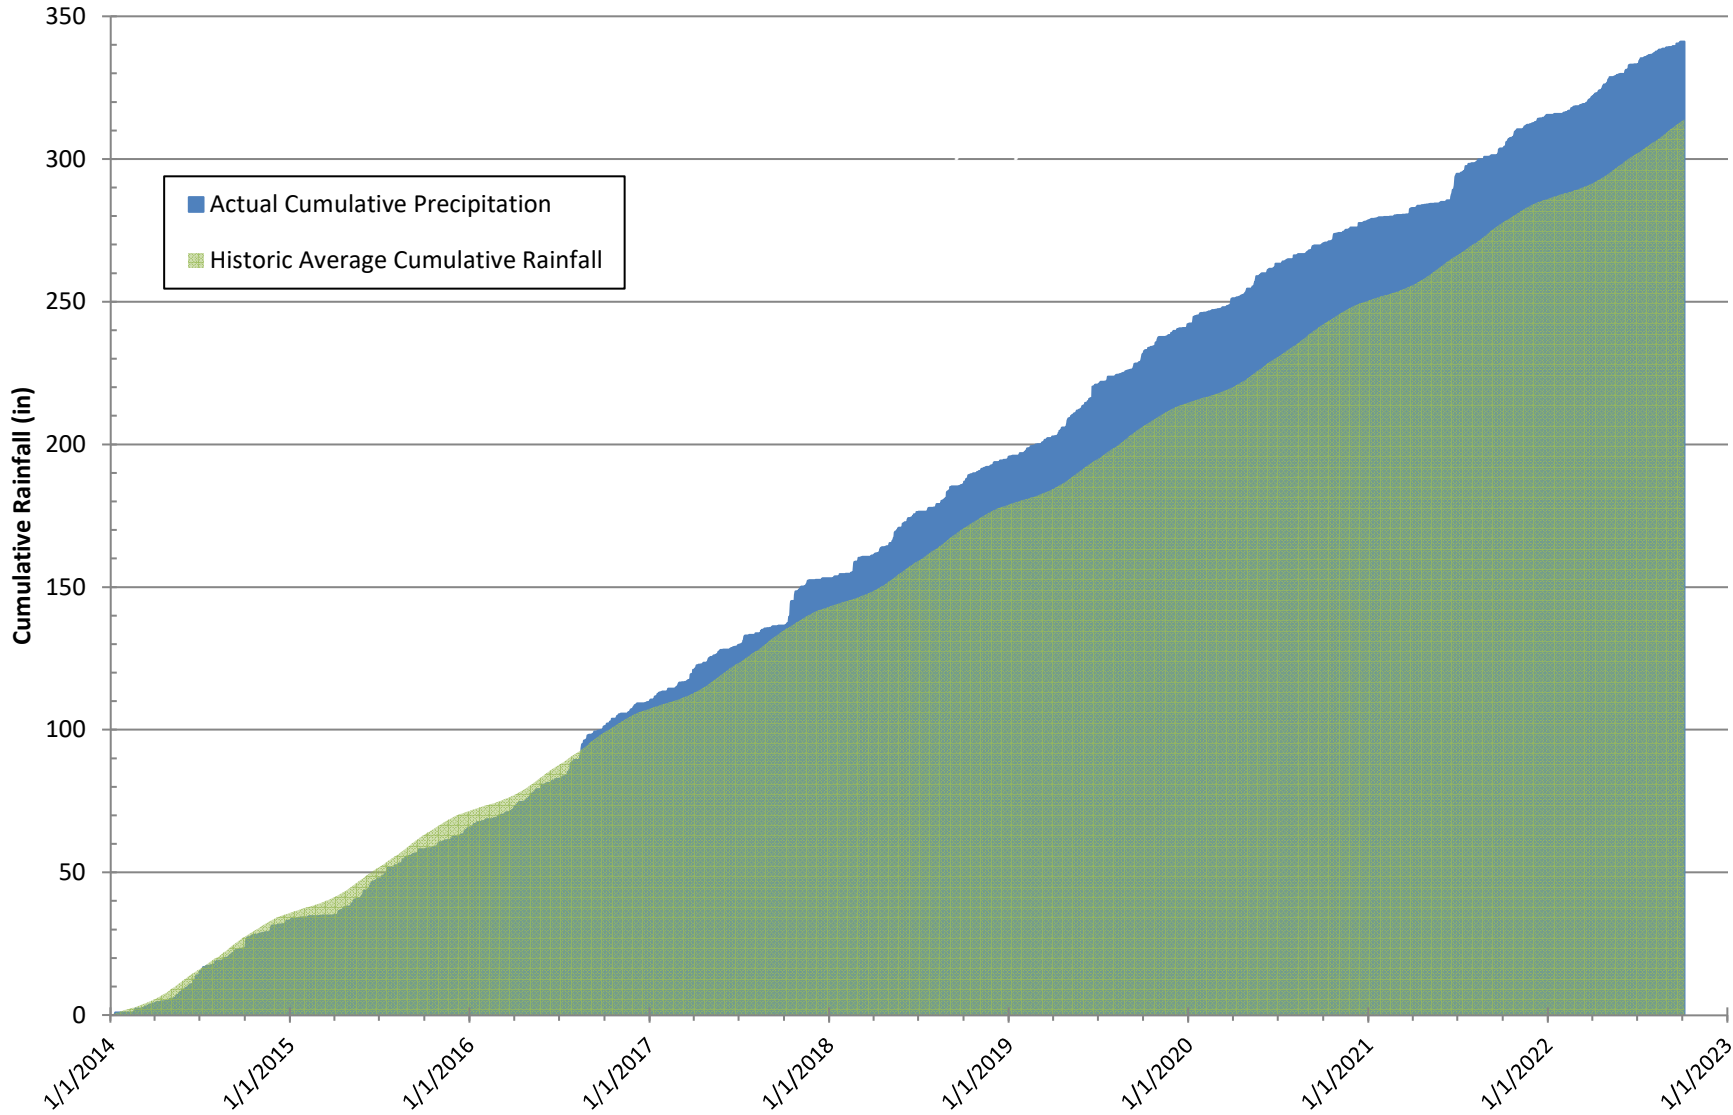

Figure

Sun Valley Monitoring Results through October 4, 2022

Charter Township of Texas Flood Study
 Figure
 USGS Portage Creek Monitoring Results through October 4, 2022

Charter Township of Texas Flood Study
Figure

USGS Kalamzoo River at Comstock Park Monitoring Results through October 4, 2022

Texas Township Flood Mitigation

Average Rainfall vs Actual Rainfall from May 16, 2019 through October 4, 2022

Texas Township Flood Mitigation

Average Rainfall vs Actual Rainfall - January 1, 2022 through October 4, 2022

Texas Township Flood Mitigation

Average Rainfall vs Actual Rainfall - January 1, 2014 through October 4, 2022

Charter Township of Texas Flood Study
Figure
Historic Cumulative Rainfall Data at Lawton, MI through October 4, 2022