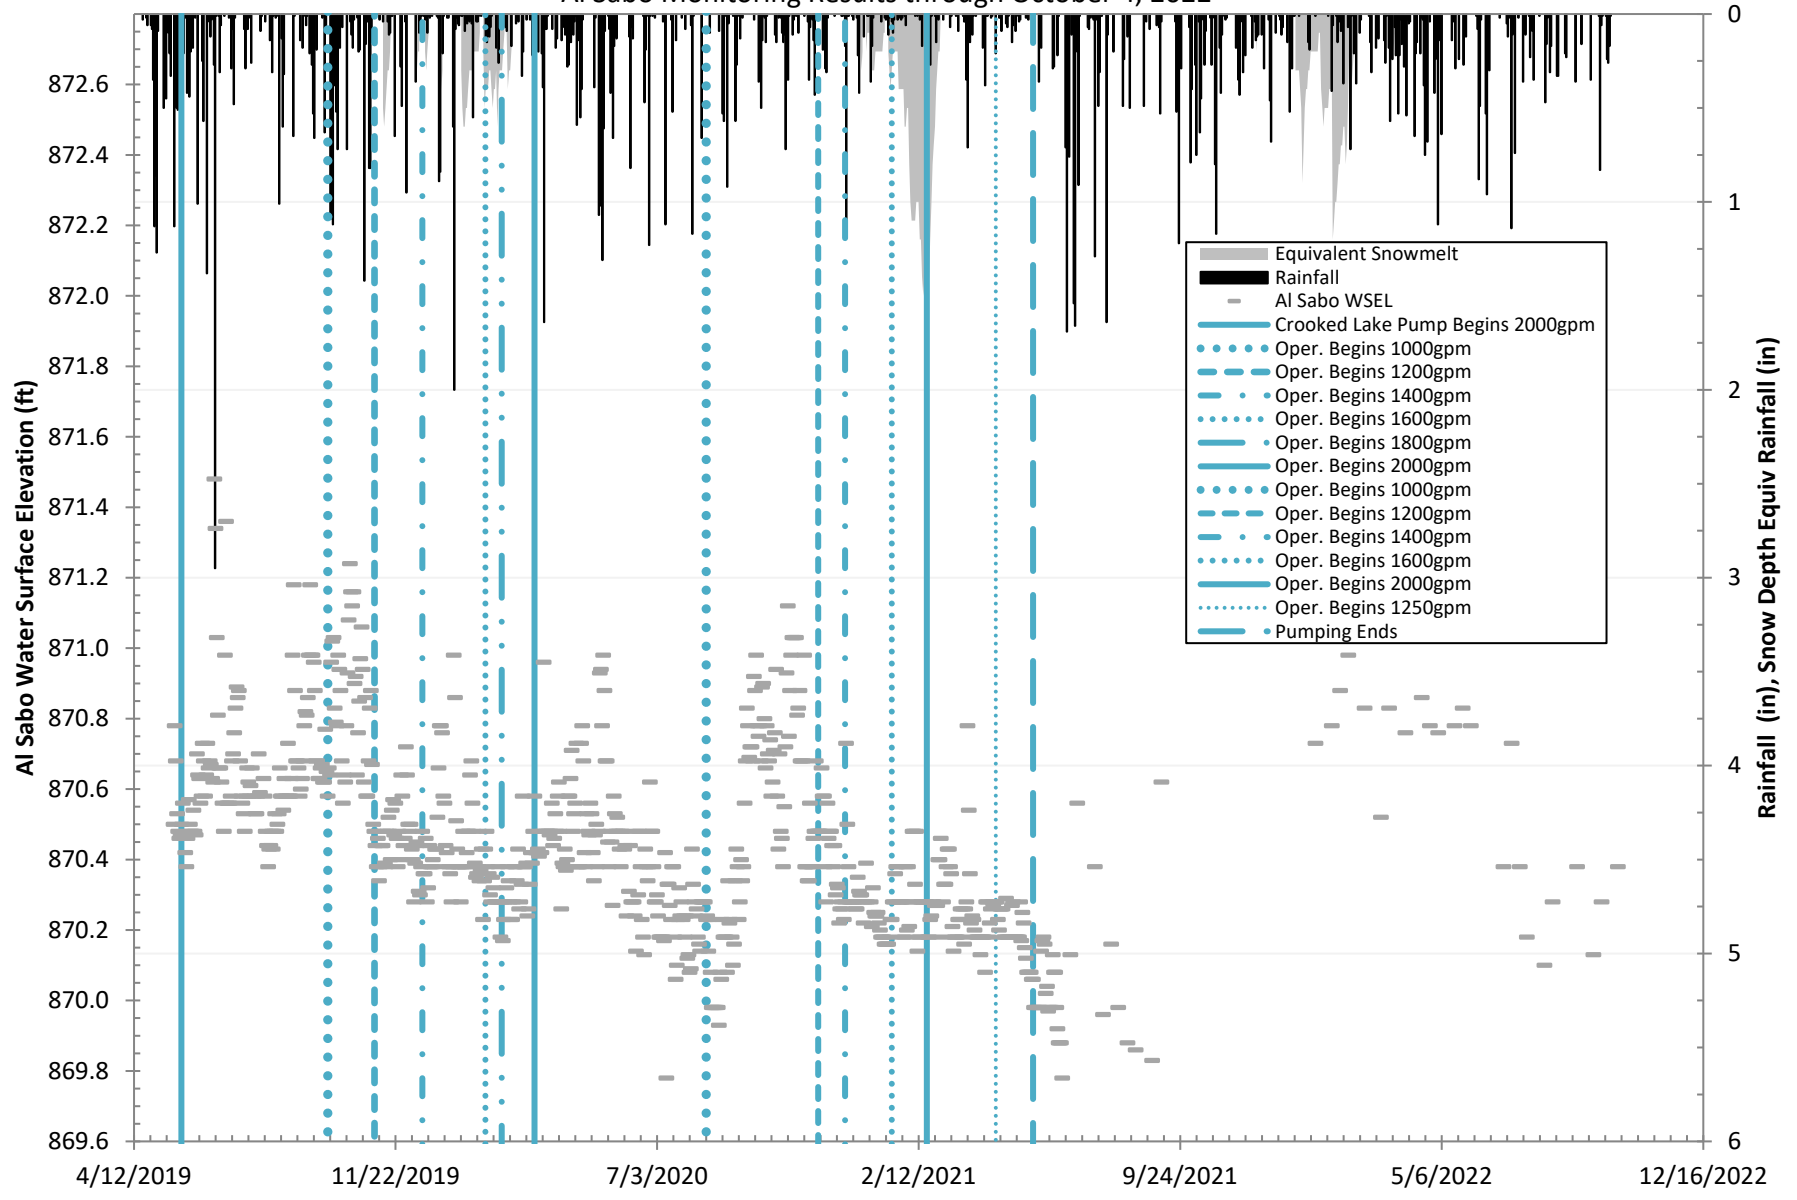

Charter Township of Texas Flood Study
 Figure
 Eagle Lake Monitoring Results through October 4, 2022

Charter Township of Texas Flood Study
 Figure
 Crooked Lake Monitoring Results through October 4, 2022

Charter Township of Texas Flood Study

Figure

Bass Lake Monitoring Results through October 4, 2022

Charter Township of Texas Flood Study

Figure

Pine Island Lake Monitoring Results through October 4, 2022

Charter Township of Texas Flood Study

Figure

Duck Lake Monitoring Results through October 4, 2022

Charter Township of Texas Flood Study
 Figure
 Pretty Lake Monitoring Results through October 4, 2022

Charter Township of Texas Flood Study
 Figure
 8th Street Monitoring Results through October 4, 2022

Charter Township of Texas Flood Study

Figure

12th Street Monitoring Results through October 4, 2022

Charter Township of Texas Flood Study
 Figure
 Al Sabo Monitoring Results through October 4, 2022

Charter Township of Texas Flood Study