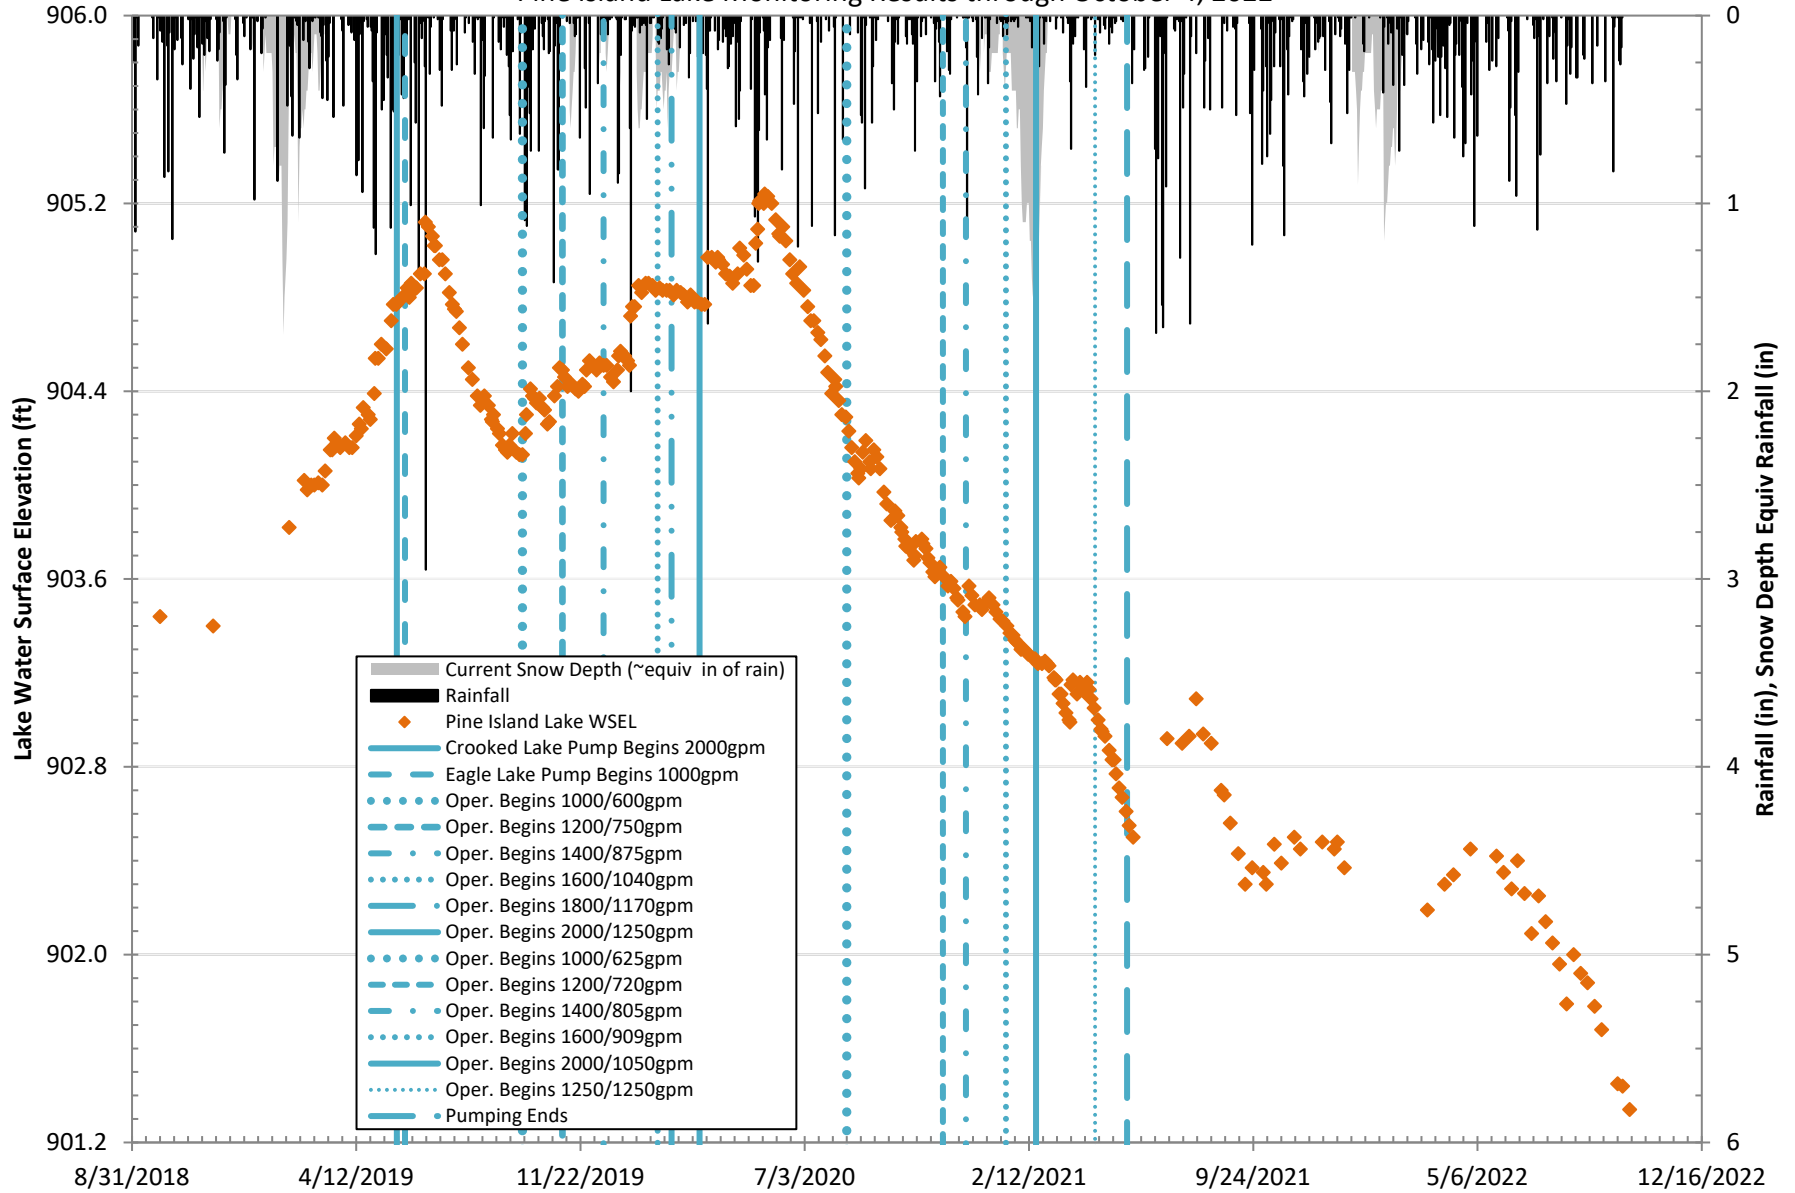

Charter Township of Texas Flood Study
 Figure
 Eagle Lake Monitoring Results through October 4, 2022

Charter Township of Texas Flood Study
 Figure
 Crooked Lake Monitoring Results through October 4, 2022

Charter Township of Texas Flood Study

Figure

Bass Lake Monitoring Results through October 4, 2022

Charter Township of Texas Flood Study

Figure

Pine Island Lake Monitoring Results through October 4, 2022

Charter Township of Texas Flood Study

Figure

Duck Lake Monitoring Results through October 4, 2022

Charter Township of Texas Flood Study
 Figure
 Pretty Lake Monitoring Results through October 4, 2022

Charter Township of Texas Flood Study
 Figure
 8th Street Monitoring Results through October 4, 2022

Charter Township of Texas Flood Study

Figure

12th Street Monitoring Results through October 4, 2022

Charter Township of Texas Flood Study
 Figure
 Al Sabo Monitoring Results through October 4, 2022

Charter Township of Texas Flood Study